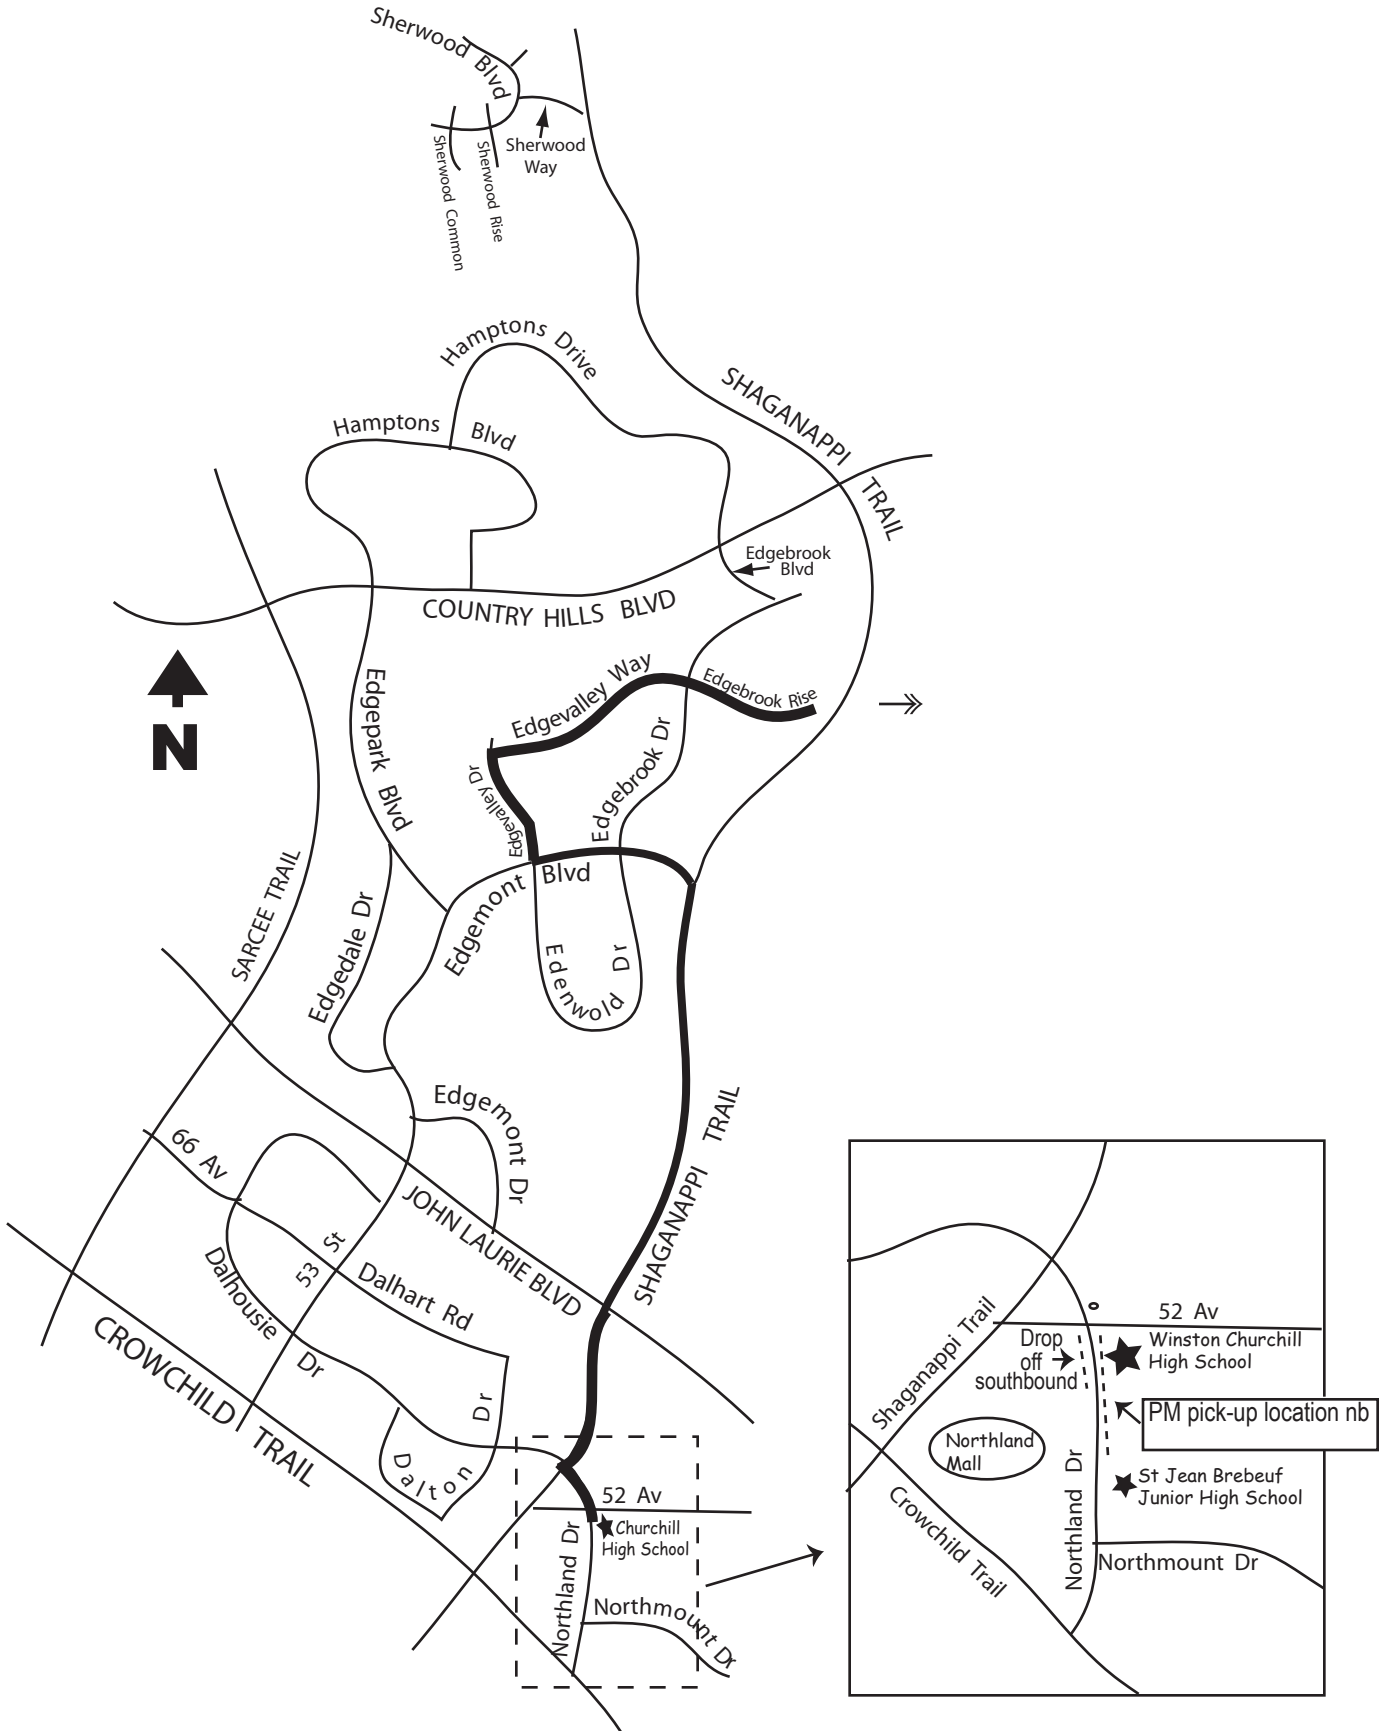

Route 705 Churchill/Edgebrook Rise

Last Revision: 2012 DEC 10

Service provided to all Calgary Transit bus zones on route.

This is NOT a charter route. Regular transit fares apply.