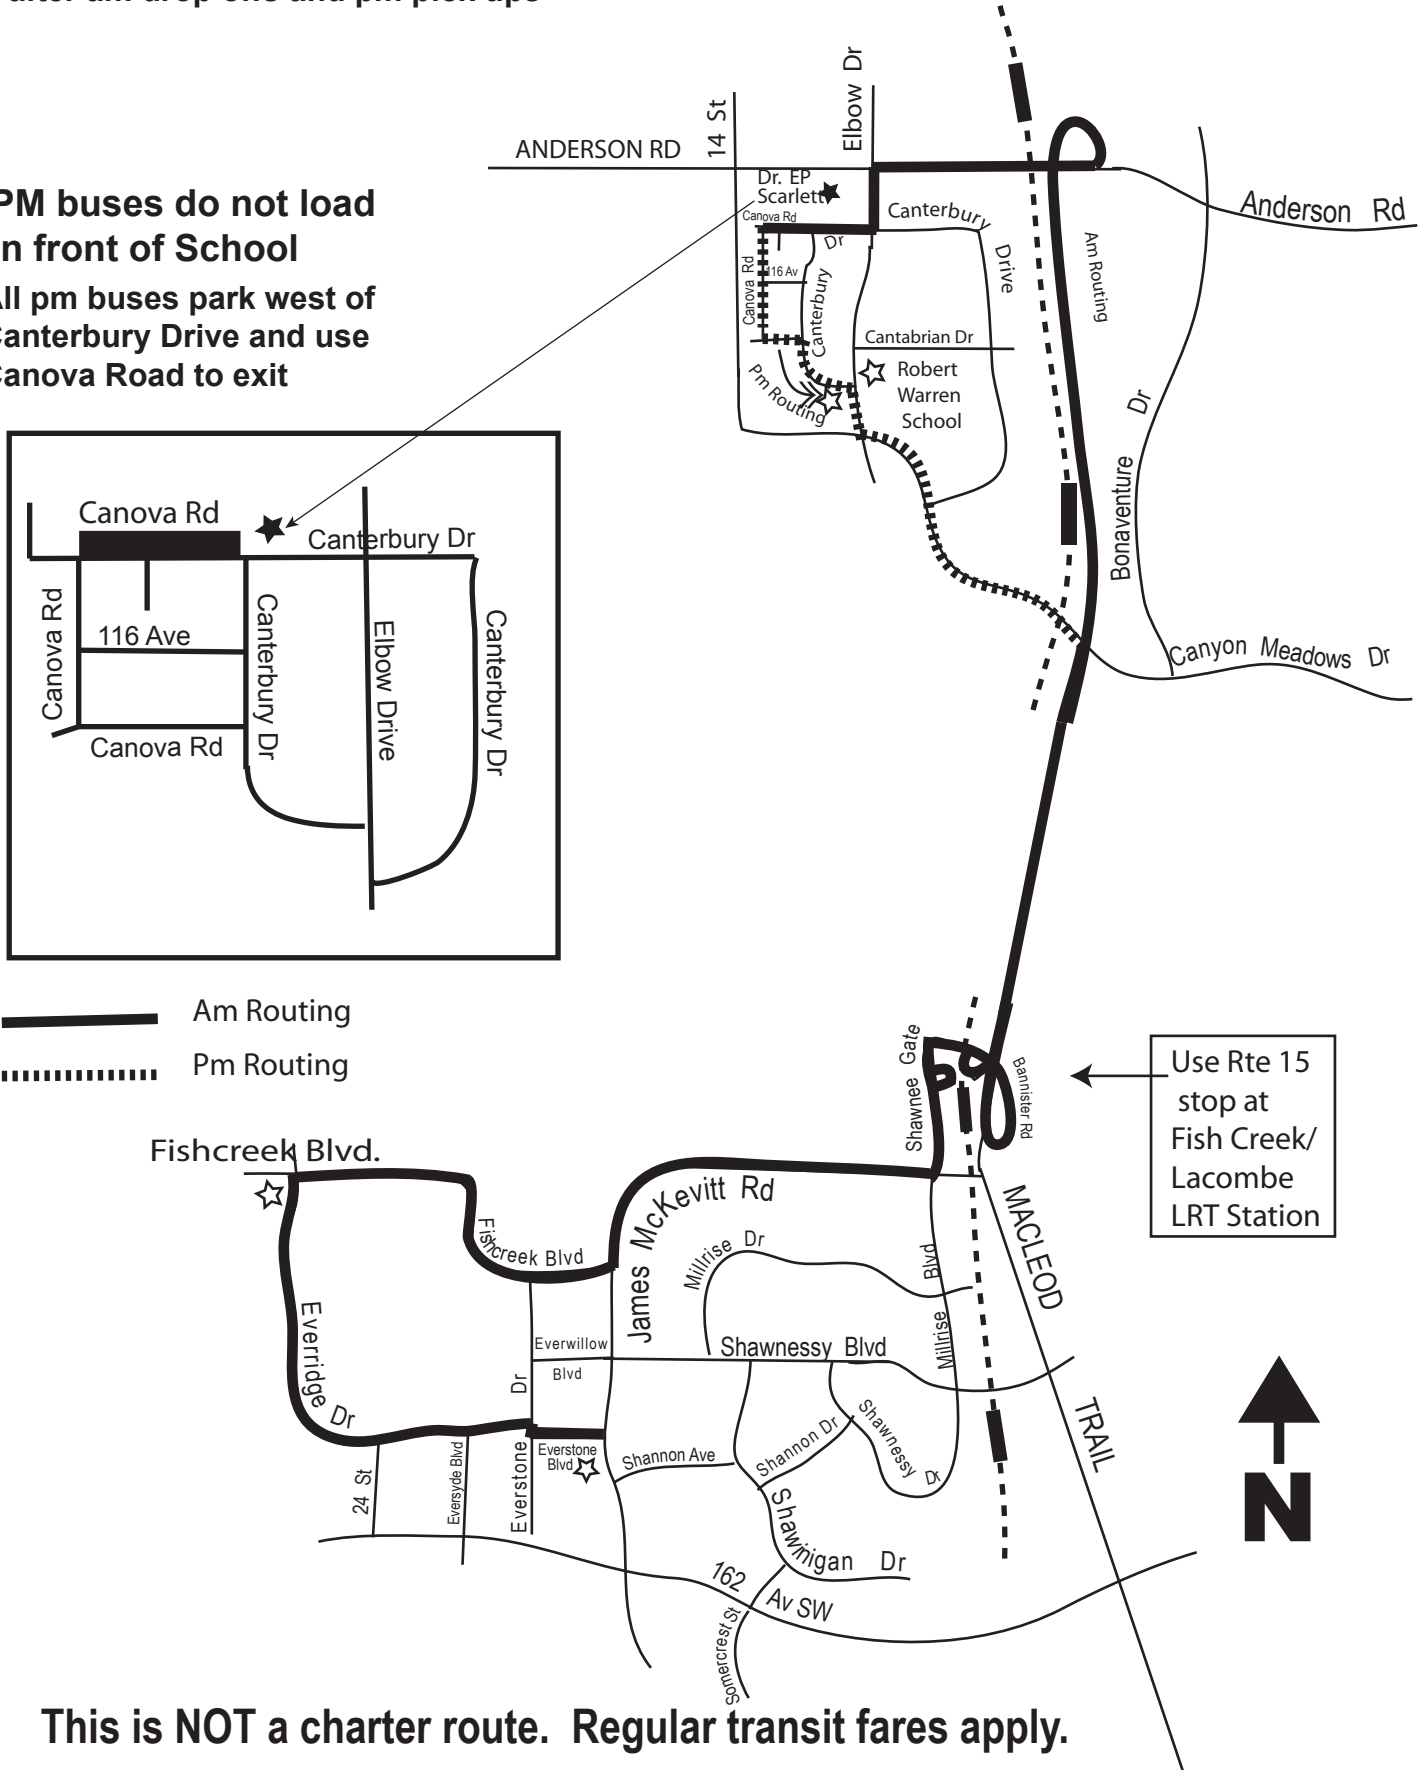

Rte 766 Dr. E P Scarlett/Evergreen

Service provided to all Calgary Transit bus zones on route south of Fish Creek Park.

All EP Scarlett buses to stop in front of Robert Warren School after am drop offs and pm pick ups

PM buses do not load in front of School

All pm buses park west of Canterbury Drive and use Canova Road to exit

- Am Routing
- Pm Routing

Use Rte 15 stop at Fish Creek/Lacombe LRT Station

This is NOT a charter route. Regular transit fares apply.