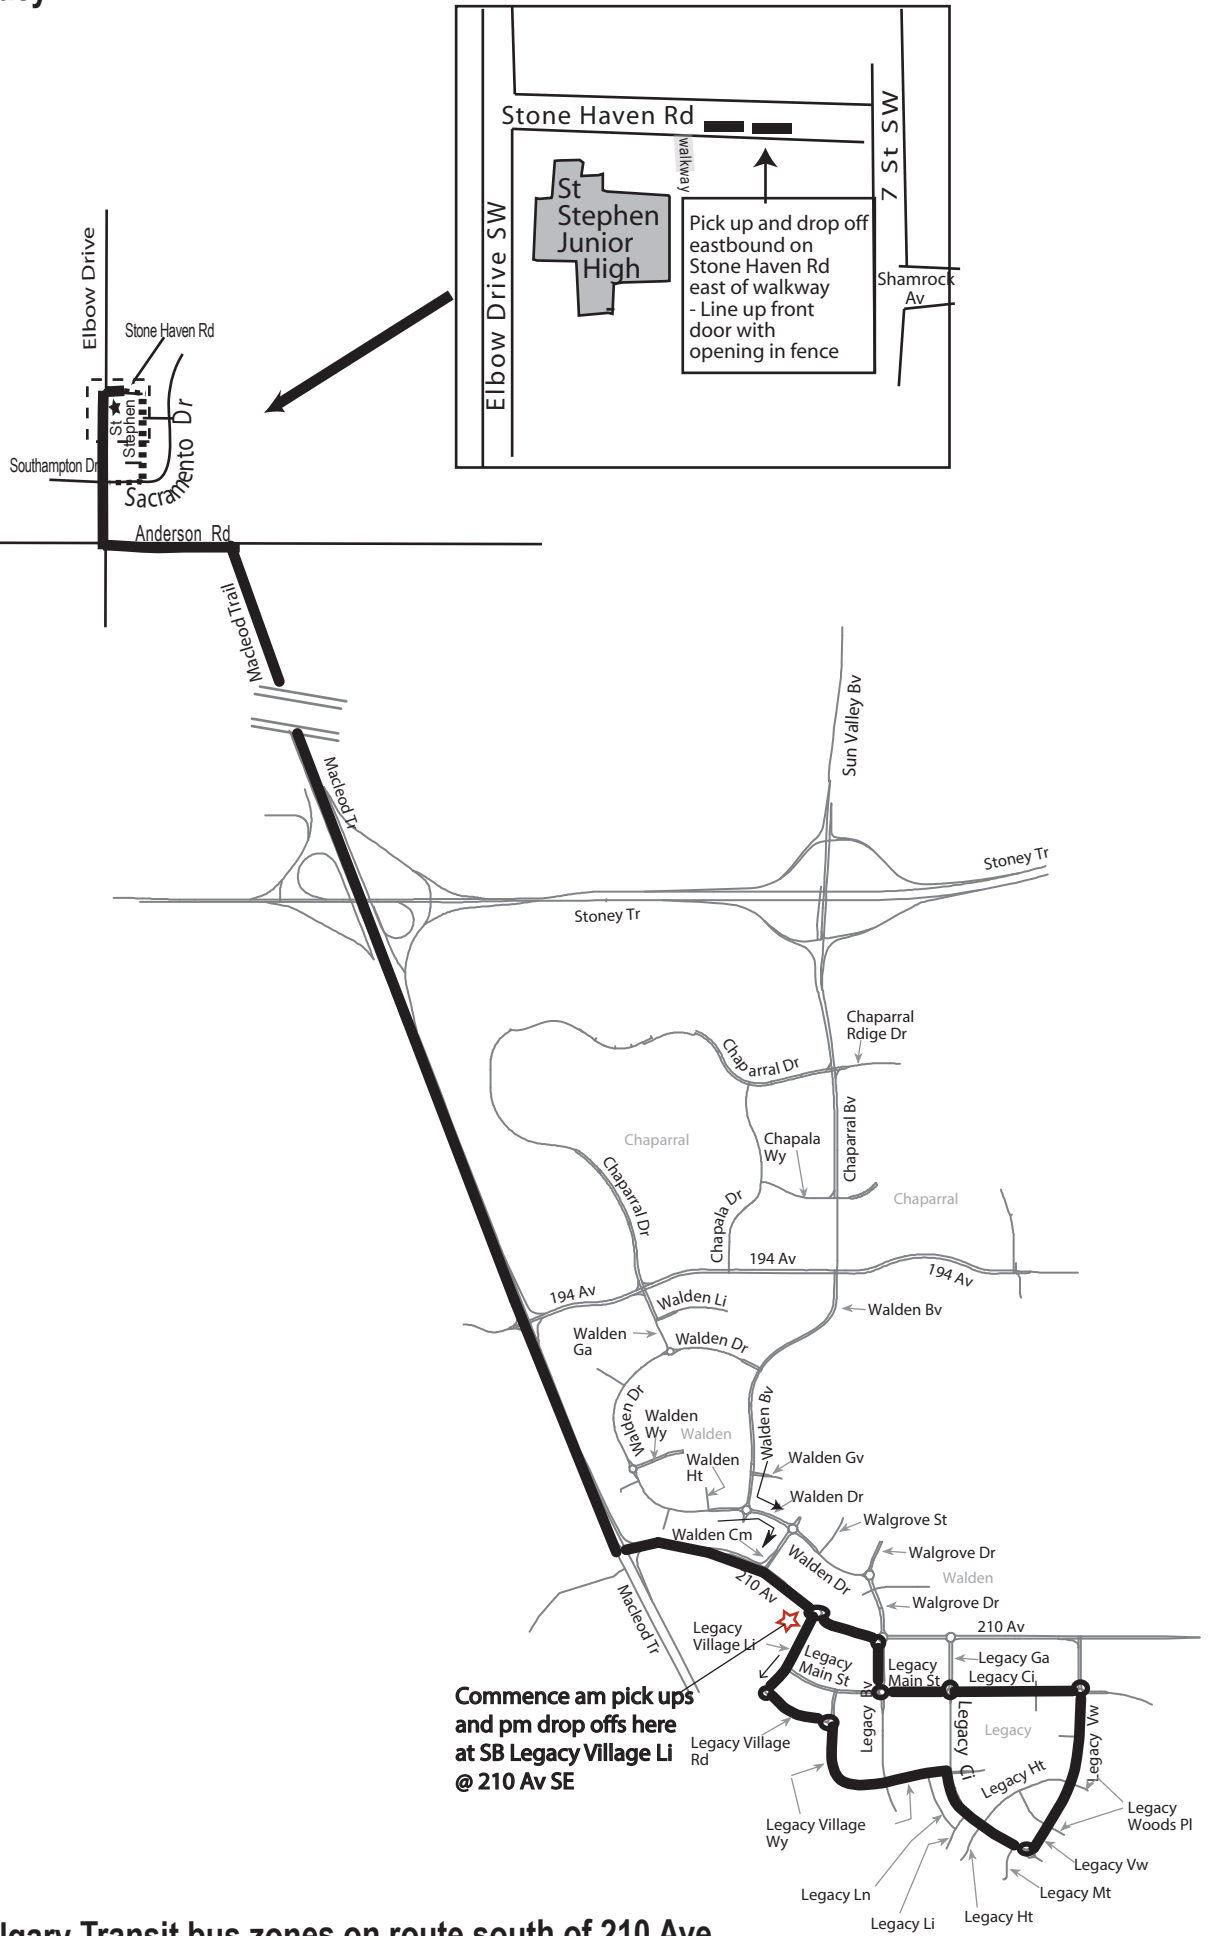

Rte 858 St. Stephen/Legacy

Effective September 2020

Service provided to all Calgary Transit bus zones on route south of 210 Ave