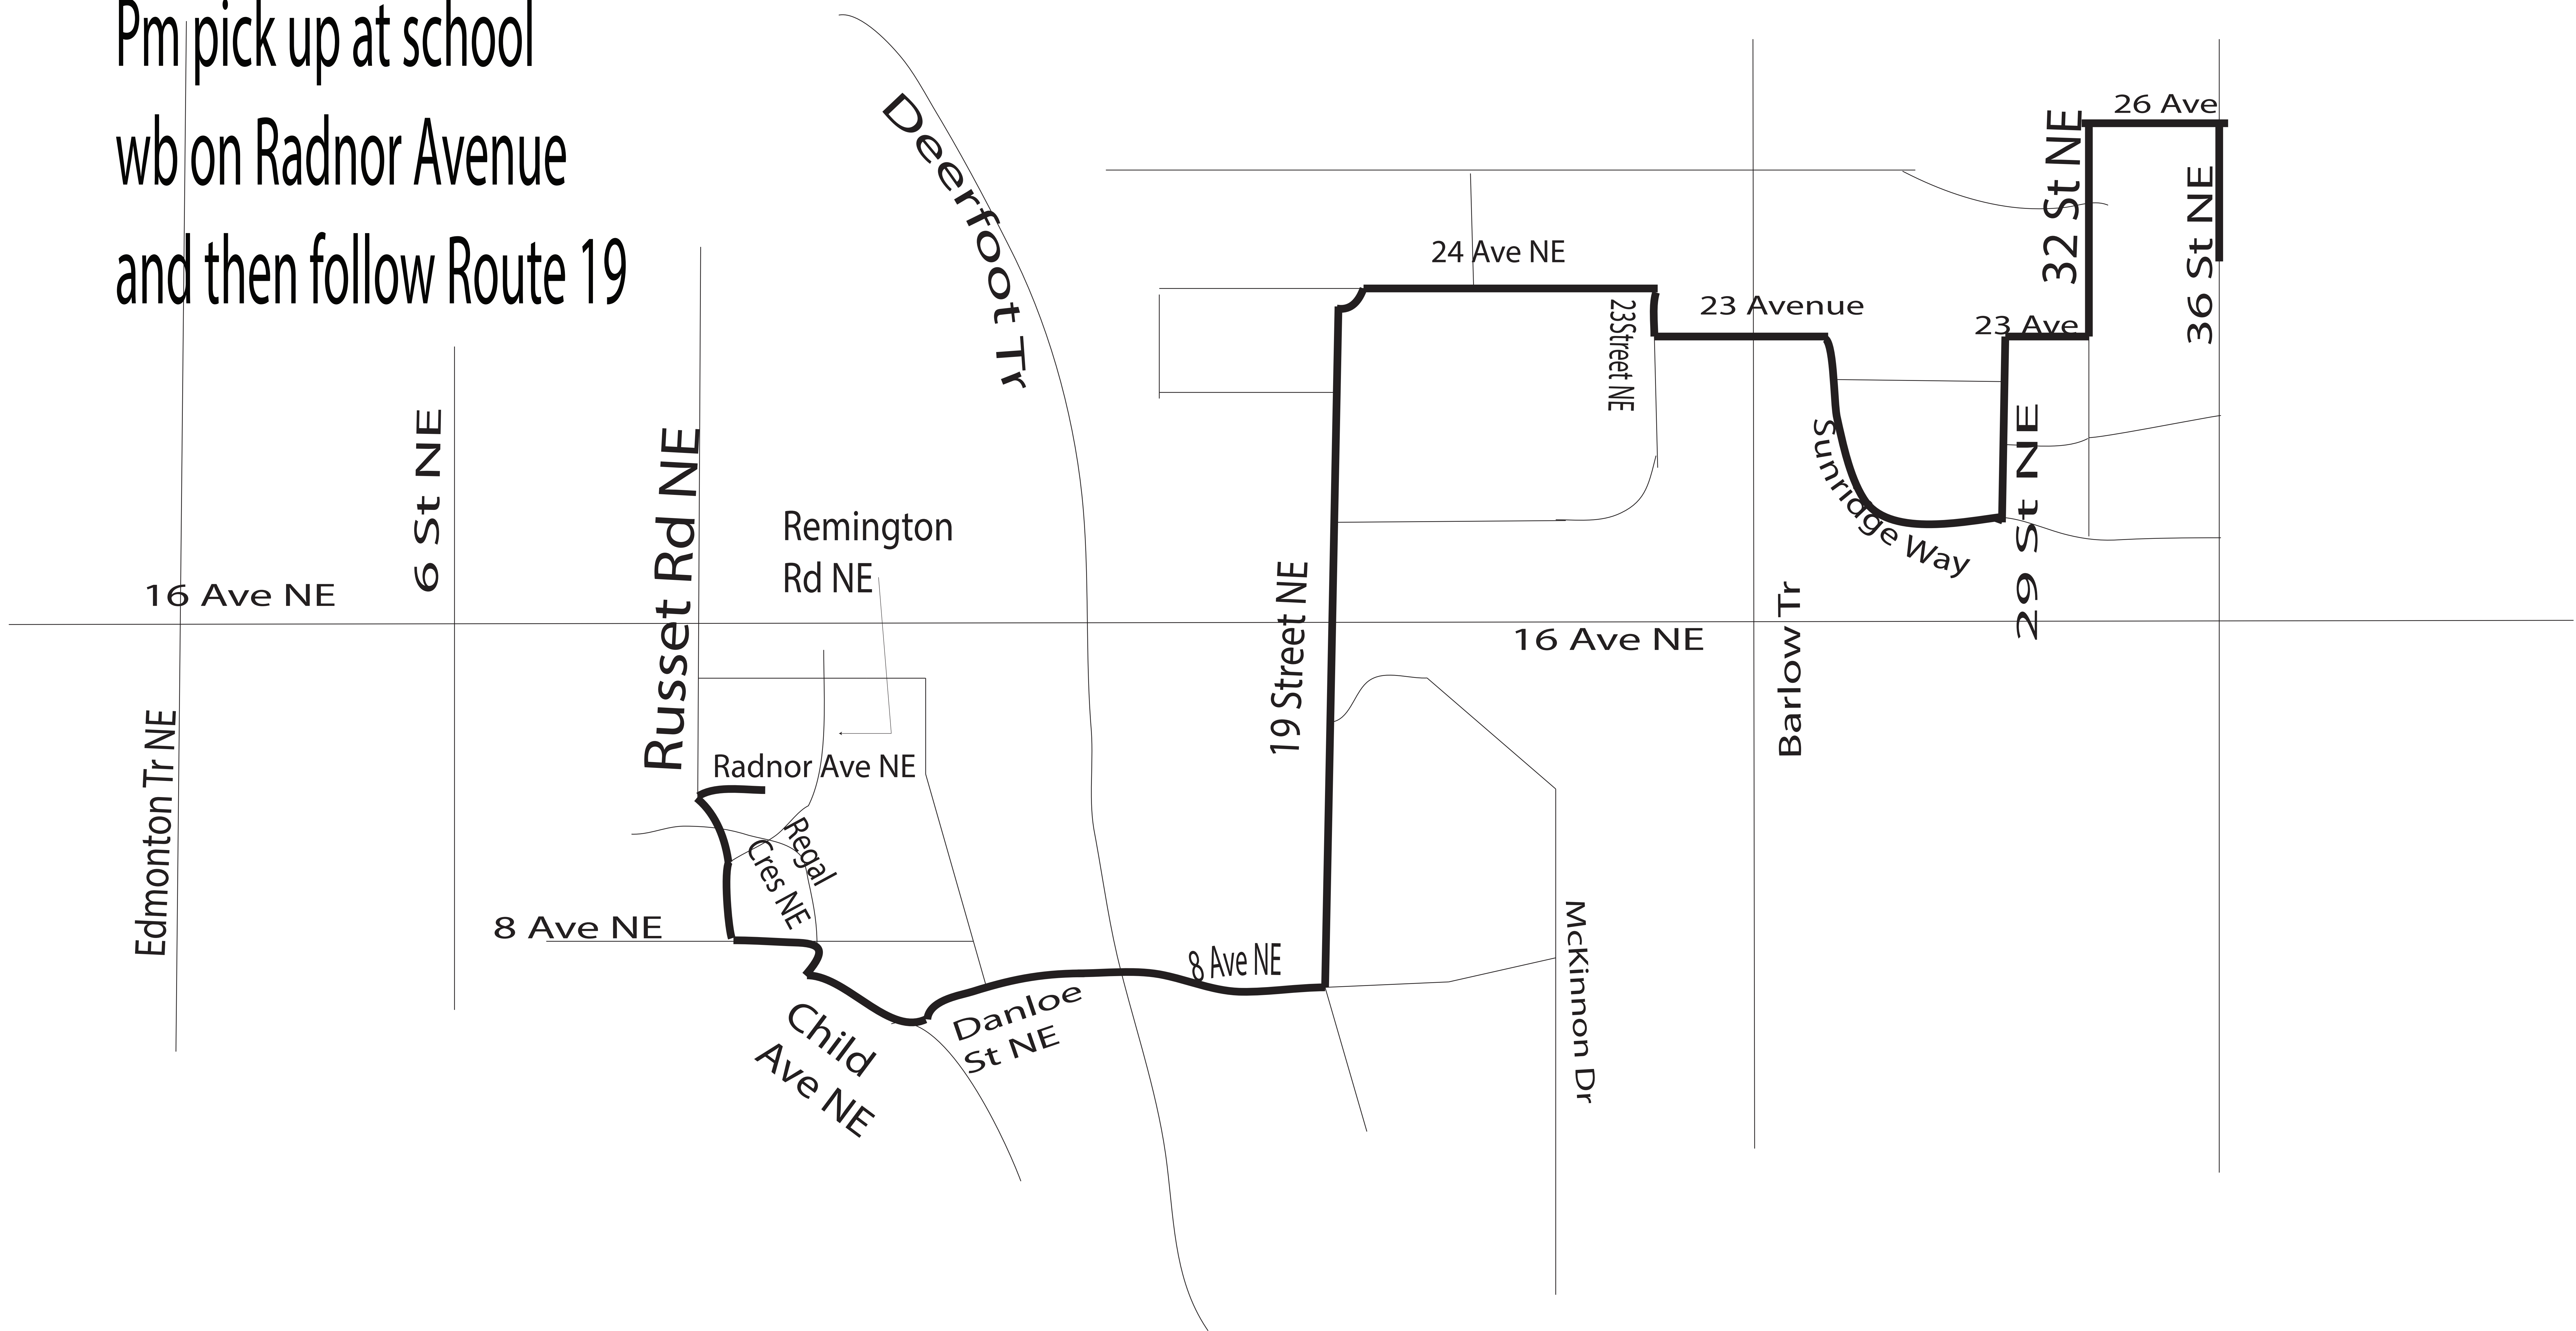

Route 872 St. Alphonsus/ Rundle

Pm pick up at school
wb on Radnor Avenue
and then follow Route 19

This is NOT a charter route. Regular Transit fares apply.