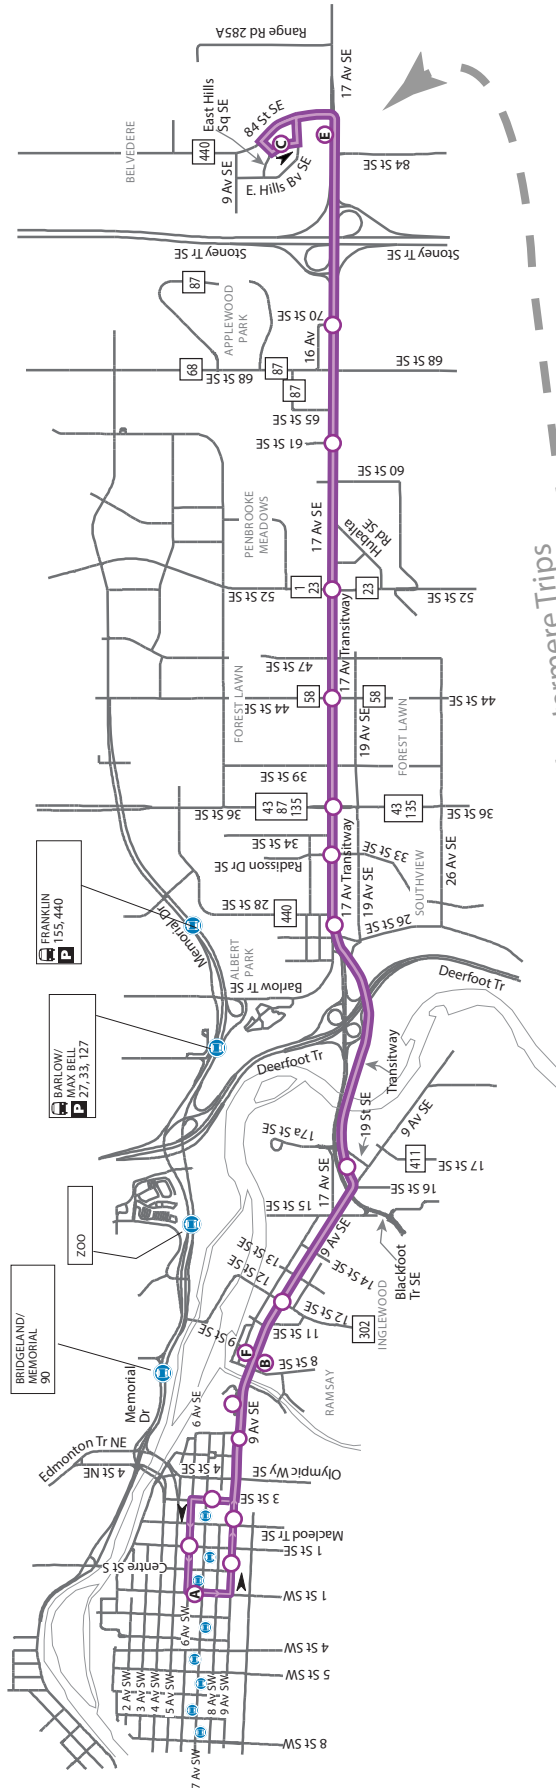

Route 307 MAX PURPLE

Chestermere Trips

- LEGEND**
- MAX Purple
 - MAX Station
 - Time Point
 - CTrain Station
 - Bus Terminal
 - Park and Ride
 - Intersecting Route