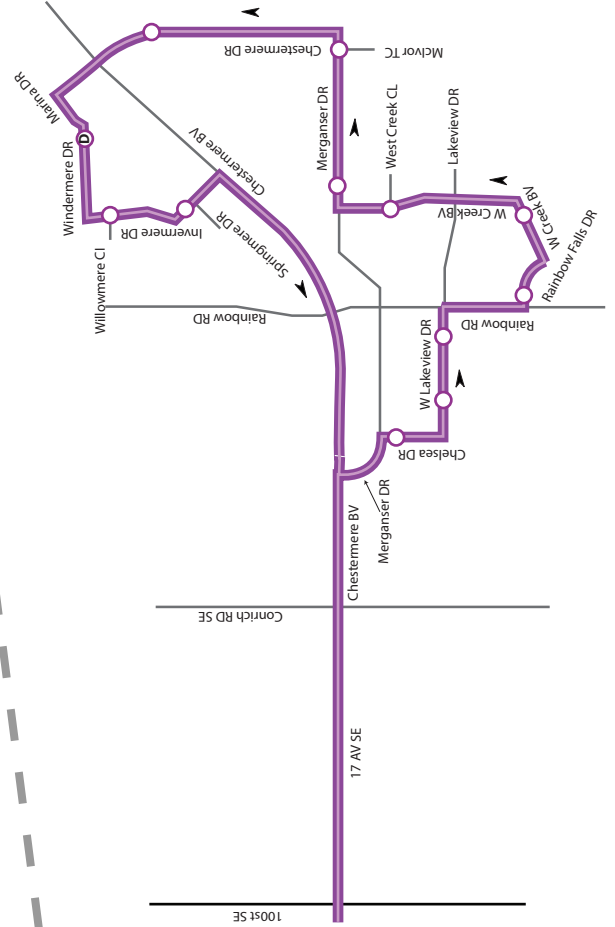

Route 307 MAX PURPLE

Chestermere Trips

- LEGEND**
- MAX Purple
 - MAX Station
 - Time Point
 - CTrain Station
 - Bus Terminal
 - Park and Ride
 - Intersecting Route