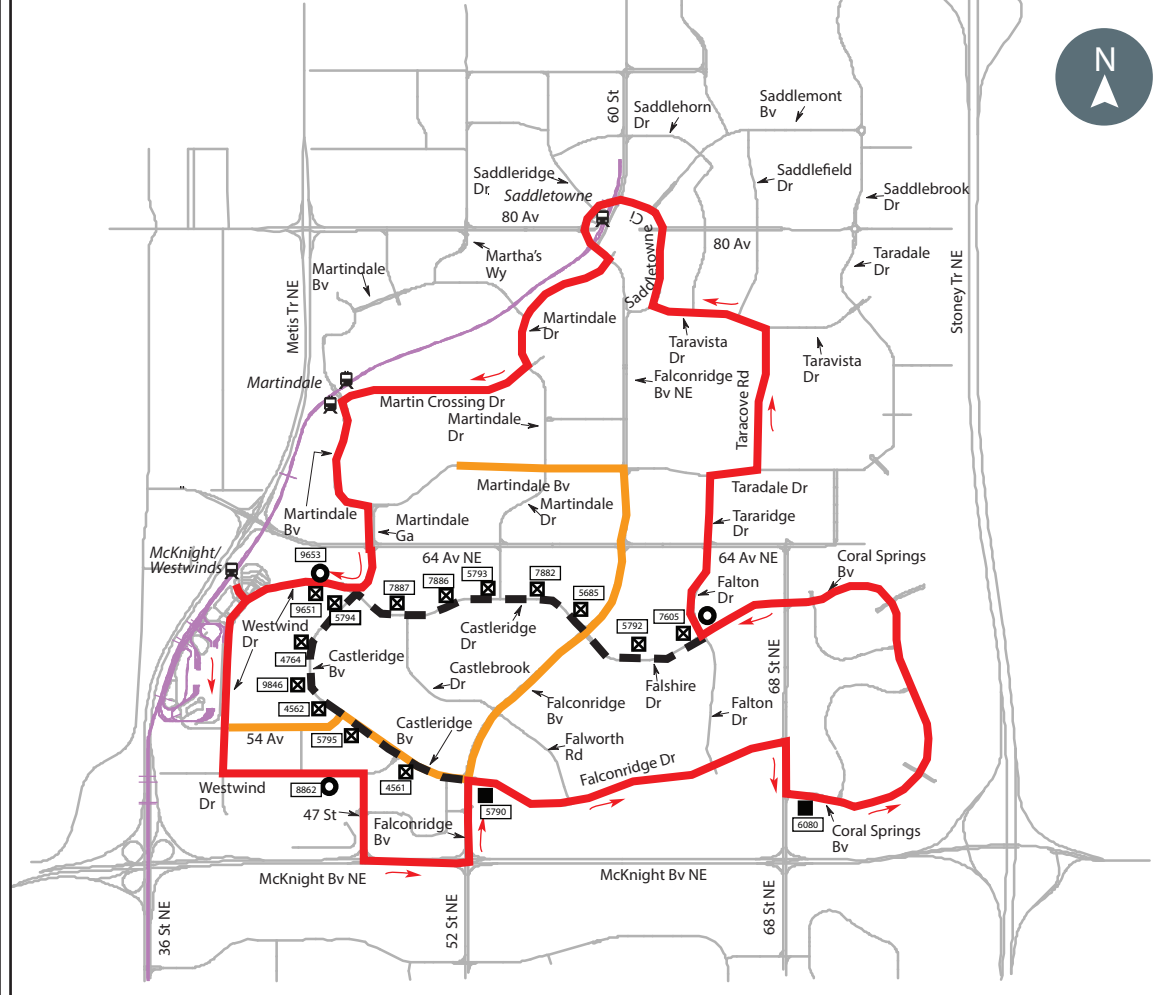

**Route 21 Detour - 64 AV NE & Falconridge BV NE Open**

**Route 21 Detour - 64 AV NE & Falconridge BV NE Closed**

| LEGEND |                     |  |                |
|--------|---------------------|--|----------------|
|        | Detour Route        |  | CTrain Station |
|        | Regular Route       |  | Closed Stop    |
|        | Nagar Kirtan Parade |  | Regular Stop   |
|        | CTrain Line         |  | Detour Stop    |