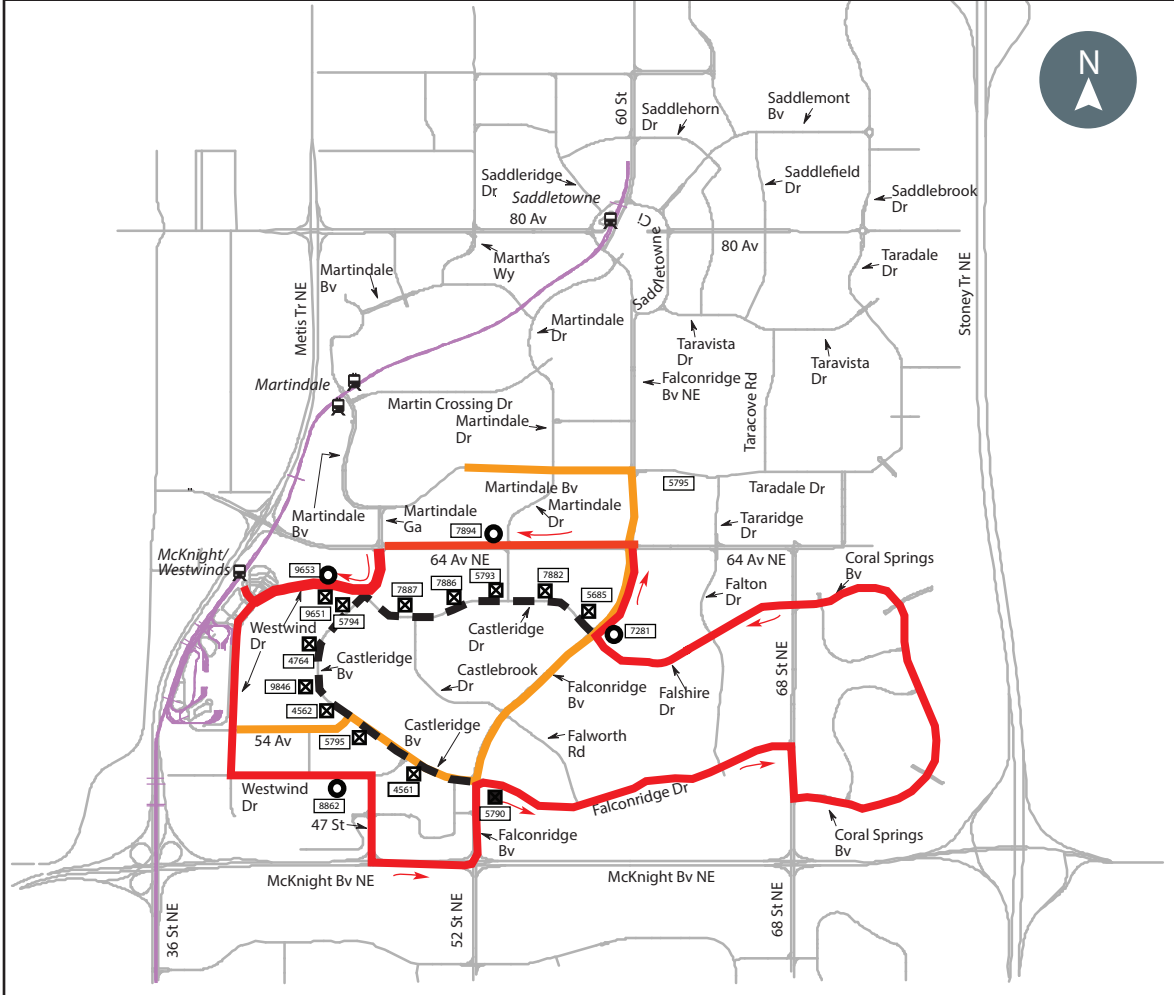

**Route 21 Detour - 64 AV NE & Falconridge BV NE Open**

**Route 21 Detour - 64 AV NE & Falconridge BV NE Closed**

| LEGEND |                     |  |                |
|--------|---------------------|--|----------------|
|        | Detour Route        |  | CTrain Station |
|        | Regular Route       |  | Closed Stop    |
|        | Nagar Kirtan Parade |  | Regular Stop   |
|        | CTrain Line         |  | Detour Stop    |