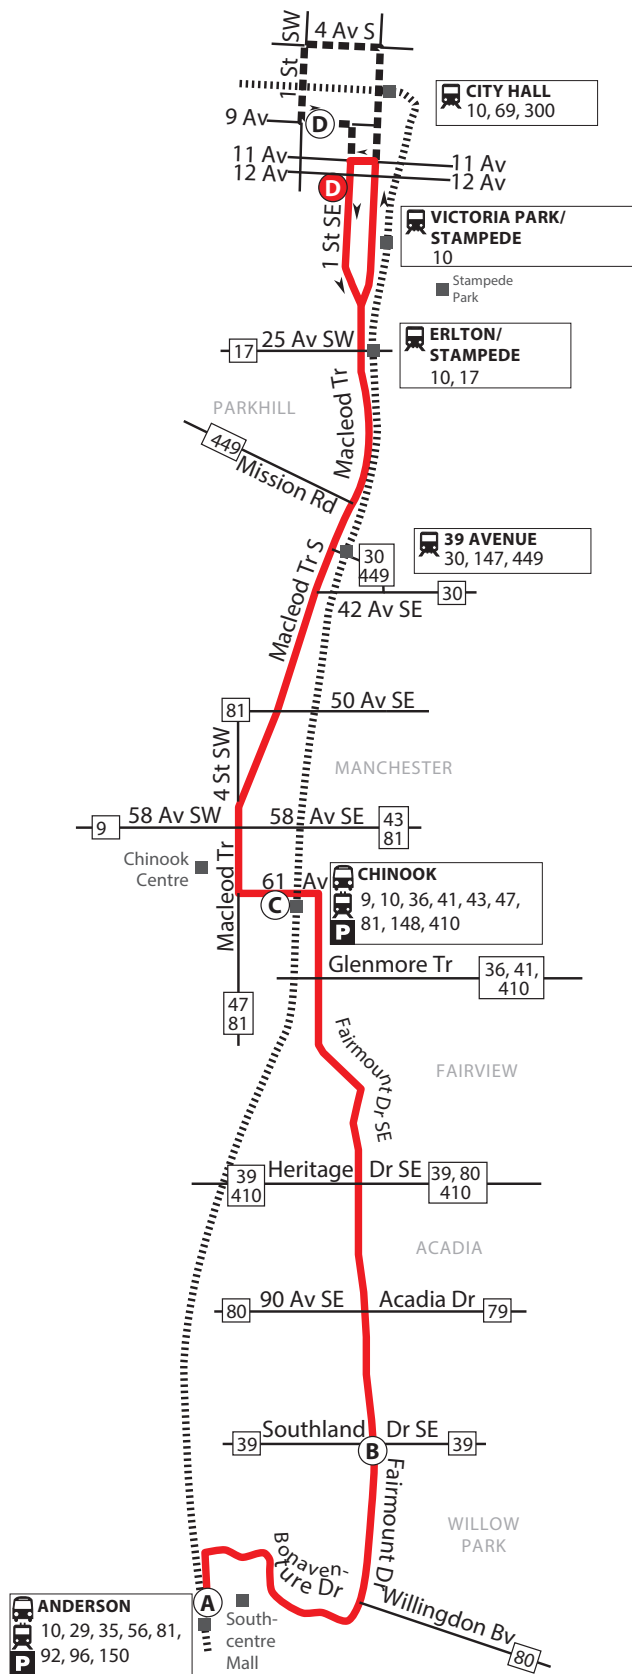

STAMPEDE PARADE DETOUR

City Hall/Southcentre  
Route 10

**LEGEND**

- ▬ Regular Route
- ▬ Detour Route
- 🚌 Bus Terminal
- ⋯ CTrain Line
- 🚆 CTrain Station
- ⓐ Time Point
- Intersecting Route
- 🅑 Park and Ride