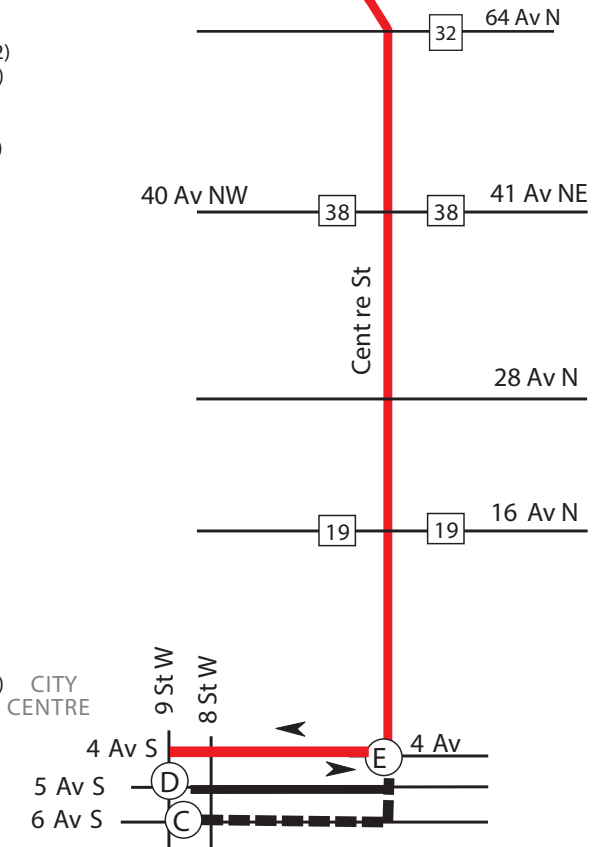

**STAMPEDE PARADE DETOUR**

**Hidden Valley Express  
Route 62**

**ROUTE 62 BUS STOPS**

- A.M. bus stops outside the community**
- On 14 St. at MacEwan Dr. N.W. N. Leg (#7002)
  - On 14 St. at MacEwan Dr. N.W. S. Leg (#7804)
  - On Centre St. at 78 Ave. N.W. (#9066)
  - On Centre St. at 64 Ave. N.W. (#4588)
  - On Centre St. at Northmount Dr. NW (#4587)
  - On Centre St. at 40 Ave. N.W. (#8418)
  - On Centre St. at 28 Ave. N.W. (#3399)
  - On Centre St. at 16 Ave. N.W. (#6654)
  - On Centre St. at 4 Ave. S.W. (#9971)
  - On Centre St. at 5 Ave. S.W. (#9970)
  - On 6 Ave. at 3 St. S.W. (nearside #9982)
  - On 6 Ave. at 5 St. S.W. (nearside #9980)
  - On 6 Ave. at 7 St. S.W. (nearside #9979)
  - On 6 Ave. at 9 St. S.W. (nearside #2377)
- P.M. bus stops outside the community**
- On 5 Ave. at 9 St. S.W. (#7464)
  - On 5 Ave. at 8 St. S.W. (#6998)
  - On 5 Ave. at 6 St. S.W. (nearside #7000)
  - On 5 Ave. at 5 St. S.W. (midblock #7275)
  - On 5 Ave. at 3 St. S.W. (#8441)
  - On Centre St. at 4 Ave. (nearside #5700)
  - On Centre St. at 16 Ave. N.W. (#6658)
  - On Centre St. at 28 Ave. N.W. (#3397)
  - On Centre St. at 40 Ave. N.W. (#8419)
  - On Centre St. at 64 Ave. N.W. (#4530)
  - On Centre St. at 78 Ave. N.W. (#4459)
  - On 14 St. at MacEwan Dr. N.W. S. Leg (#6987)
  - On 14 St. at Sandarac Dr. N.W. (#6988)

**LEGEND**

- ■ ■ Regular Route
- Detour Route
- 🚌 Bus Terminal
- ⓐ Time Point
- Intersecting Route
- Ⓟ Park and Ride