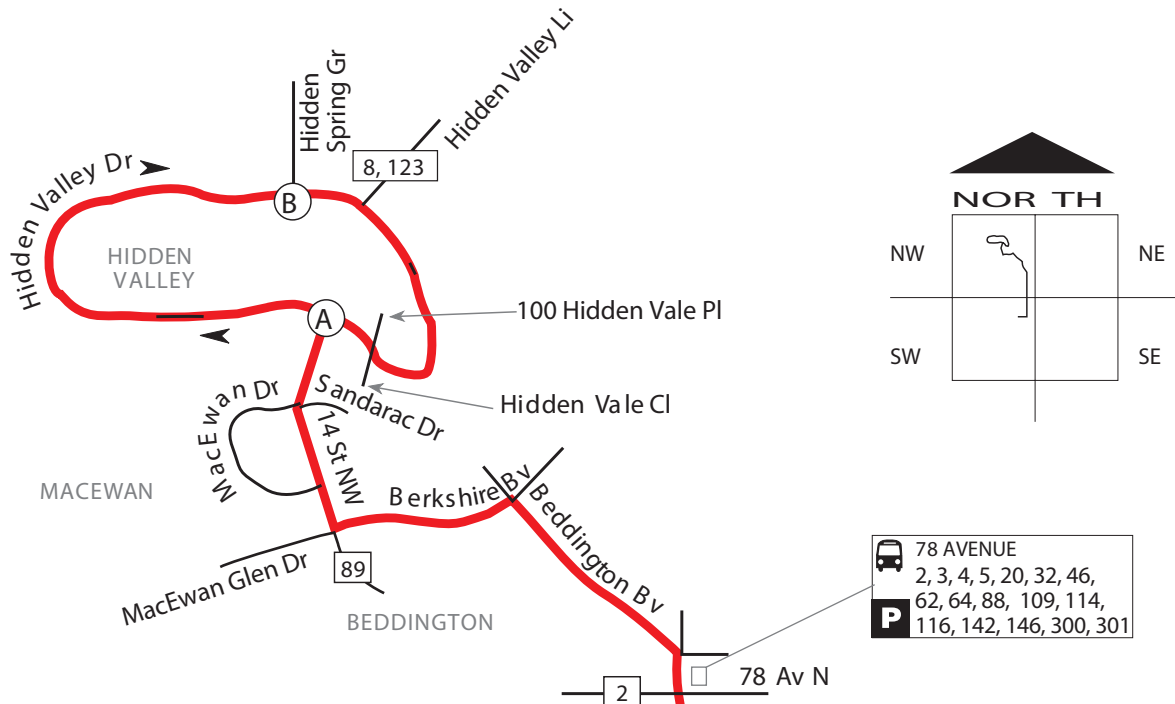

**STAMPEDE PARADE DETOUR**

**Hidden Valley Express  
Route 62**

**ROUTE 62 BUS STOPS**

- A.M. bus stops outside the community**
- On 14 St. at MacEwan Dr. N.W. N. Leg (#7002)
  - On 14 St. at MacEwan Dr. N.W. S. Leg (#7804)
  - On Centre St. at 78 Ave. N.W. (#9066)
  - On Centre St. at 64 Ave. N.W. (#4588)
  - On Centre St. at Northmount Dr. NW (#4587)
  - On Centre St. at 40 Ave. N.W. (#8418)
  - On Centre St. at 28 Ave. N.W. (#3399)
  - On Centre St. at 16 Ave. N.W. (#6654)
  - On Centre St. at 4 Ave. S.W. (#9971)
  - On Centre St. at 5 Ave. S.W. (#9970)
  - On 6 Ave. at 3 St. S.W. (nearside #9982)
  - On 6 Ave. at 5 St. S.W. (nearside #9980)
  - On 6 Ave. at 7 St. S.W. (nearside #9979)
  - On 6 Ave. at 9 St. S.W. (nearside #2377)
- P.M. bus stops outside the community**
- On 5 Ave. at 9 St. S.W. (#7464)
  - On 5 Ave. at 8 St. S.W. (#6998)
  - On 5 Ave. at 6 St. S.W. (nearside #7000)
  - On 5 Ave. at 5 St. S.W. (midblock #7275)
  - On 5 Ave. at 3 St. S.W. (#8441)
  - On Centre St. at 4 Ave. (nearside #5700)
  - On Centre St. at 16 Ave. N.W. (#6658)
  - On Centre St. at 28 Ave. N.W. (#3397)
  - On Centre St. at 40 Ave. N.W. (#8419)
  - On Centre St. at 64 Ave. N.W. (#4530)
  - On Centre St. at 78 Ave. N.W. (#4459)
  - On 14 St. at MacEwan Dr. N.W. S. Leg (#6987)
  - On 14 St. at Sandarac Dr. N.W. (#6988)

**LEGEND**

- ■ ■ Regular Route
- Detour Route
- 🚌 Bus Terminal
- ⓐ Time Point
- Intersecting Route
- Ⓟ Park and Ride