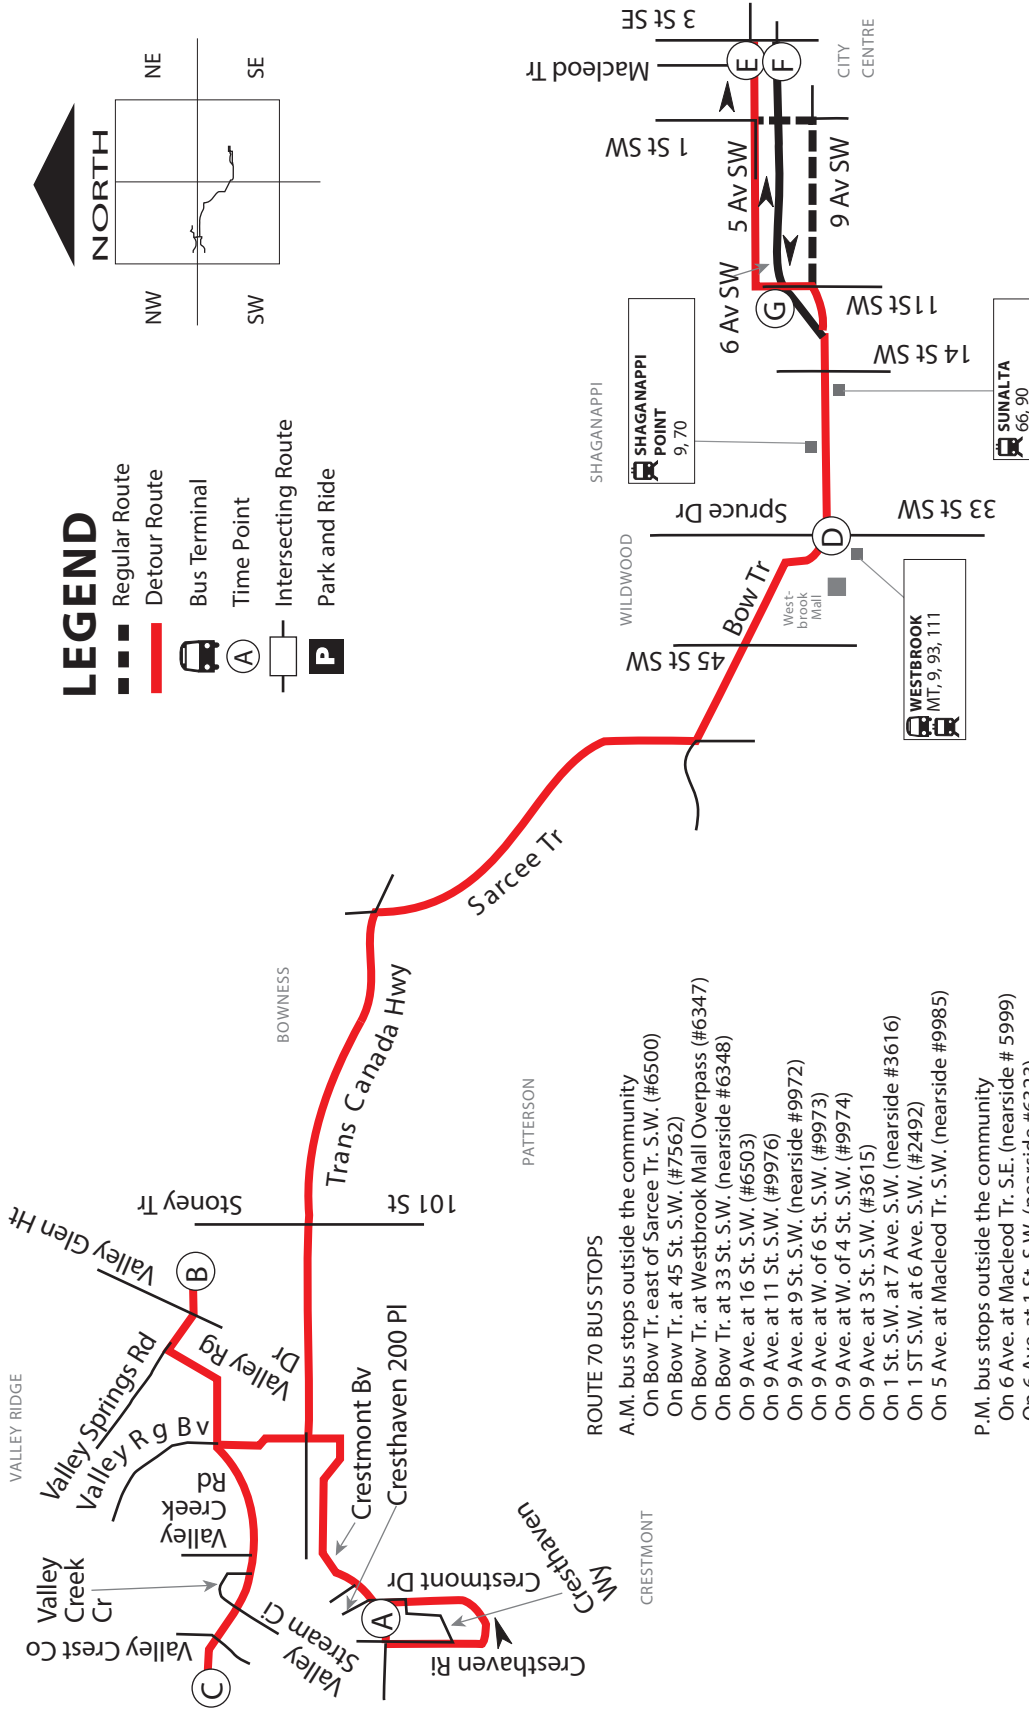

# STAMPEDE PARADE DETOUR

## Valley Ridge Express Route 70

**Note**  
 Special Routing Instructions  
 Trip Sequence Order  
 AM Peak Trip Route - A B C D E  
 PM Peak Trip Route - F G D B C A

- ROUTE 70 BUS STOPS**
- A.M. bus stops outside the community**
- On Bow Tr. east of Sarcee Tr. S.W. (#6500)
  - On Bow Tr. at 45 St. S.W. (#7562)
  - On Bow Tr. at Westbrook Mall Overpass (#6347)
  - On Bow Tr. at 33 St. S.W. (nearside #6348)
  - On 9 Ave. at 16 St. S.W. (#6503)
  - On 9 Ave. at 11 St. S.W. (#9976)
  - On 9 Ave. at 9 St. S.W. (nearside #9972)
  - On 9 Ave. at W. of 6 St. S.W. (#9973)
  - On 9 Ave. at W. of 4 St. S.W. (#9974)
  - On 9 Ave. at 3 St. S.W. (#3615)
  - On 1 St. S.W. at 7 Ave. S.W. (nearside #3616)
  - On 1 St. S.W. at 6 Ave. S.W. (#2492)
  - On 5 Ave. at Macleod Tr. S.W. (nearside #9985)
- P.M. bus stops outside the community**
- On 6 Ave. at Macleod Tr. S.E. (nearside # 5999)
  - On 6 Ave. at 1 St. S.W. (nearside #6323)
  - On 6 Ave. at 4 St. S.W. (#5645)
  - On 6 Ave. at 7 St. S.W. (nearside #6975)
  - On 6 Ave. at 9 St. S.W. (#8426)
  - On 6 Ave. at 11 St. S.W. (#5907)
  - On Bow Tr. at 26 St. S.W. (nearside #5470)
  - On Bow Tr. at Spruce Dr. S.W. (#5816)
  - On Bow Tr. at Westbrook Mall Overpass (#6458)
  - On Bow Tr. at 37 St. S.W. (nearside #5657)
  - On Bow Tr. at 40 St. S.W. (#6913)
  - On Bow Tr. at 45 St. S.W. (#7468)
  - On Bow Tr. at E. of Sarcee Tr. S.W. (#6494)