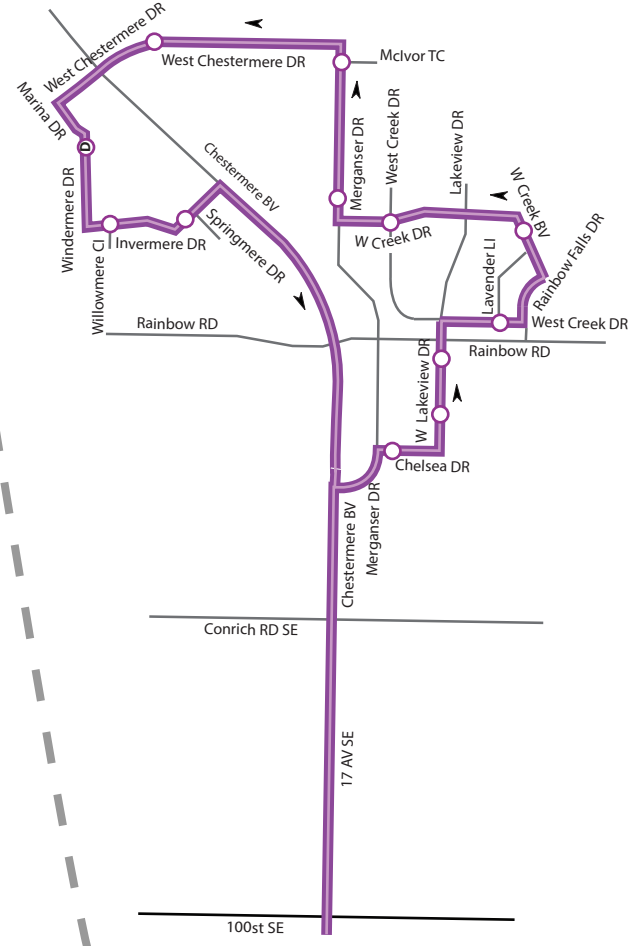

STAMPEDE PARADE DETOUR

Route 307
MAX PURPLE

LEGEND

- Regular MAX Purple
- Detour MAX Purple
- MAX Station
- A Time Point
- T CTrain Station
- B Bus Terminal
- P Park and Ride
- Intersecting Route