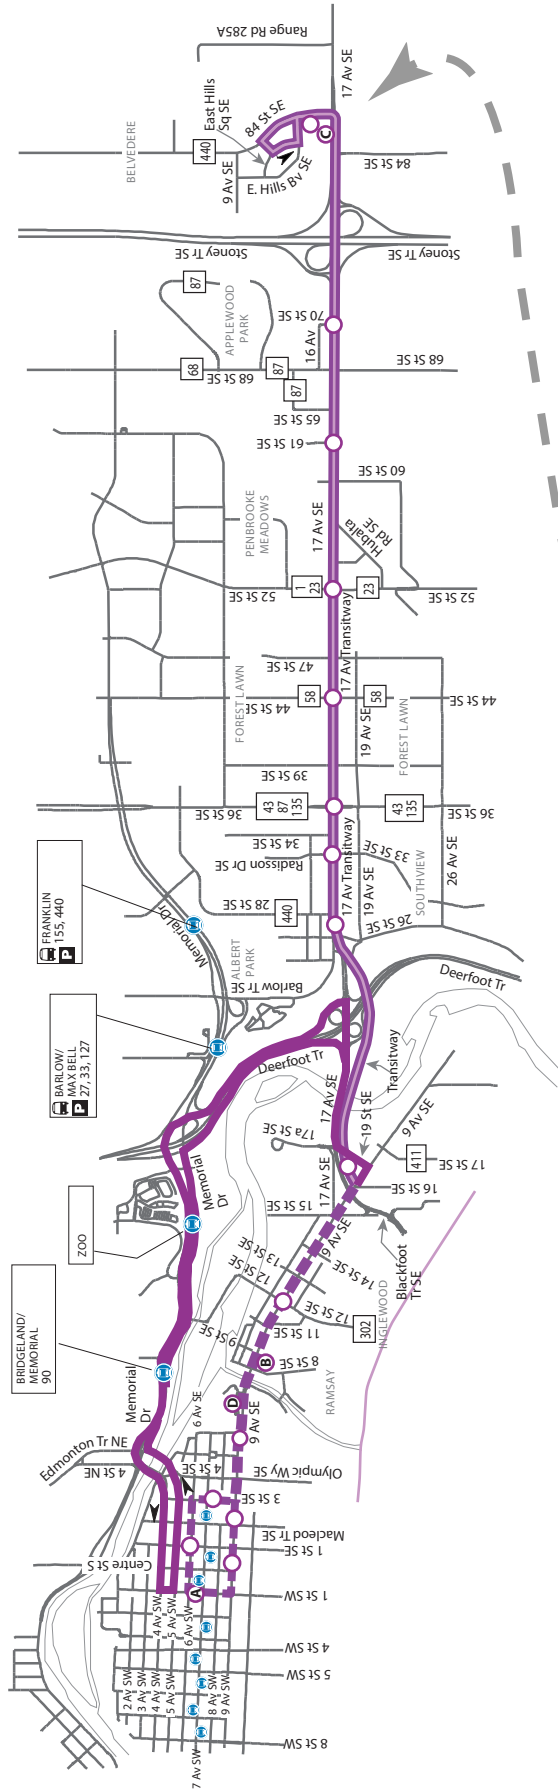

STAMPEDE PARADE DETOUR

Route 307
MAX PURPLE

LEGEND

- Regular MAX Purple
- Detour MAX Purple
- MAX Station
- A Time Point
- T CTrain Station
- B Bus Terminal
- P Park and Ride
- Intersecting Route