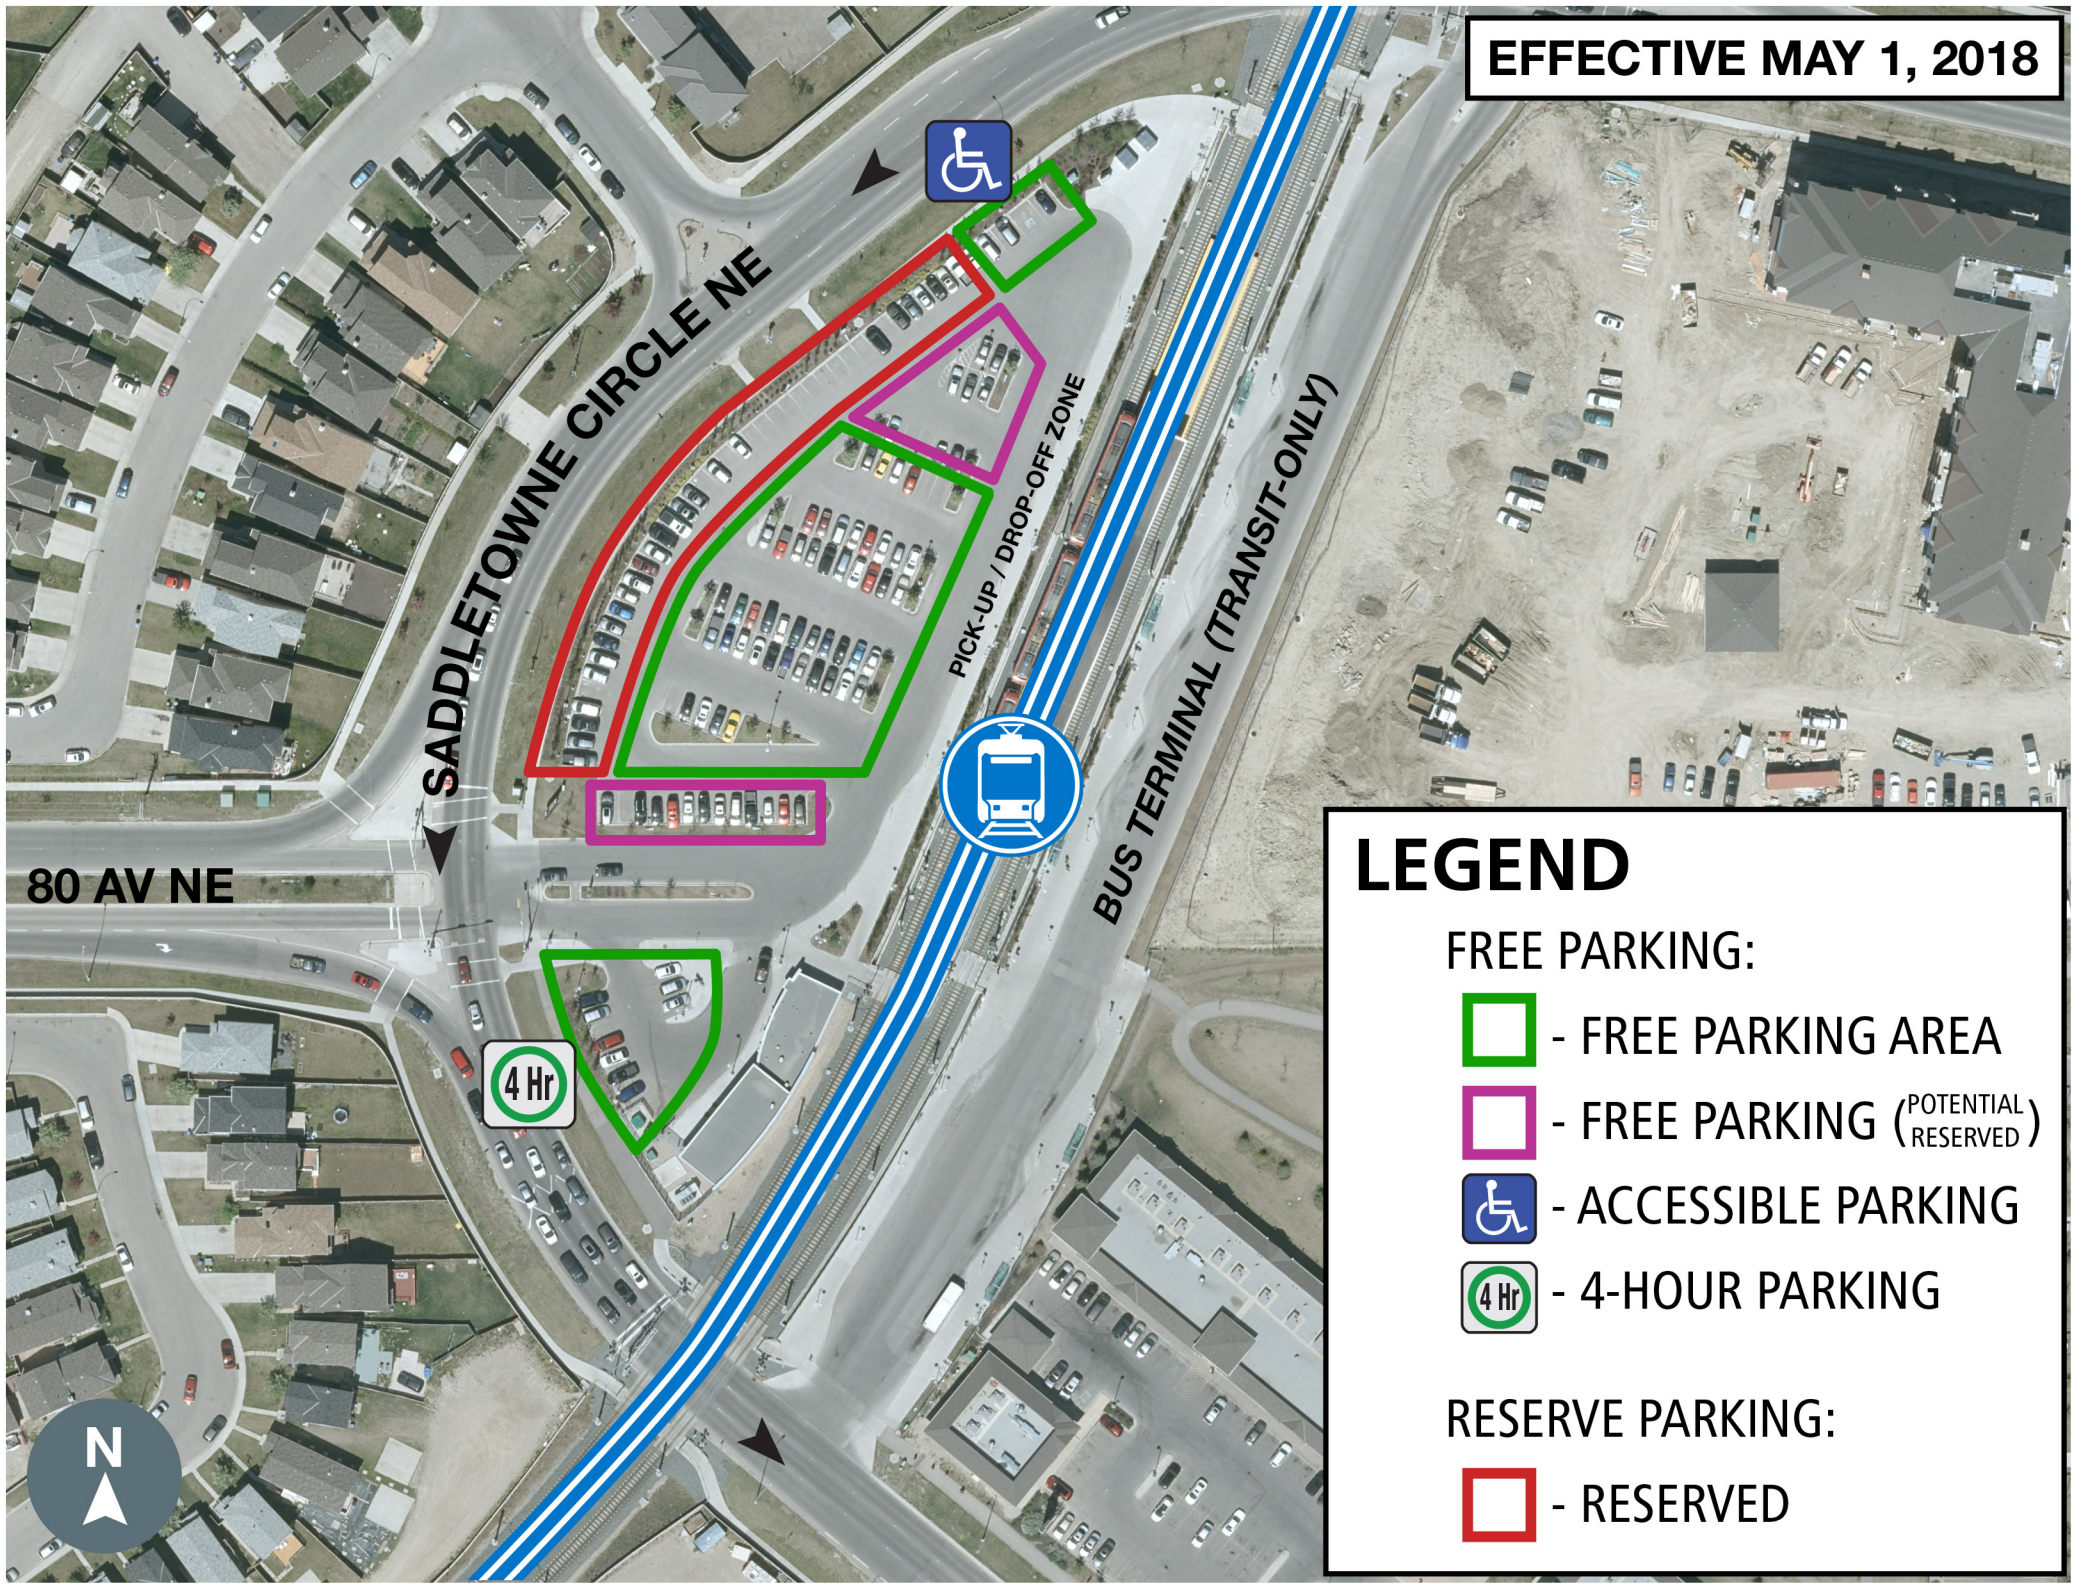

SADDLETOWNE LRT STATION PARKING

EFFECTIVE MAY 1, 2018

LEGEND

FREE PARKING:

-  - FREE PARKING AREA
-  - FREE PARKING (POTENTIAL RESERVED)
-  - ACCESSIBLE PARKING
-  - 4-HOUR PARKING

RESERVE PARKING:

-  - RESERVED