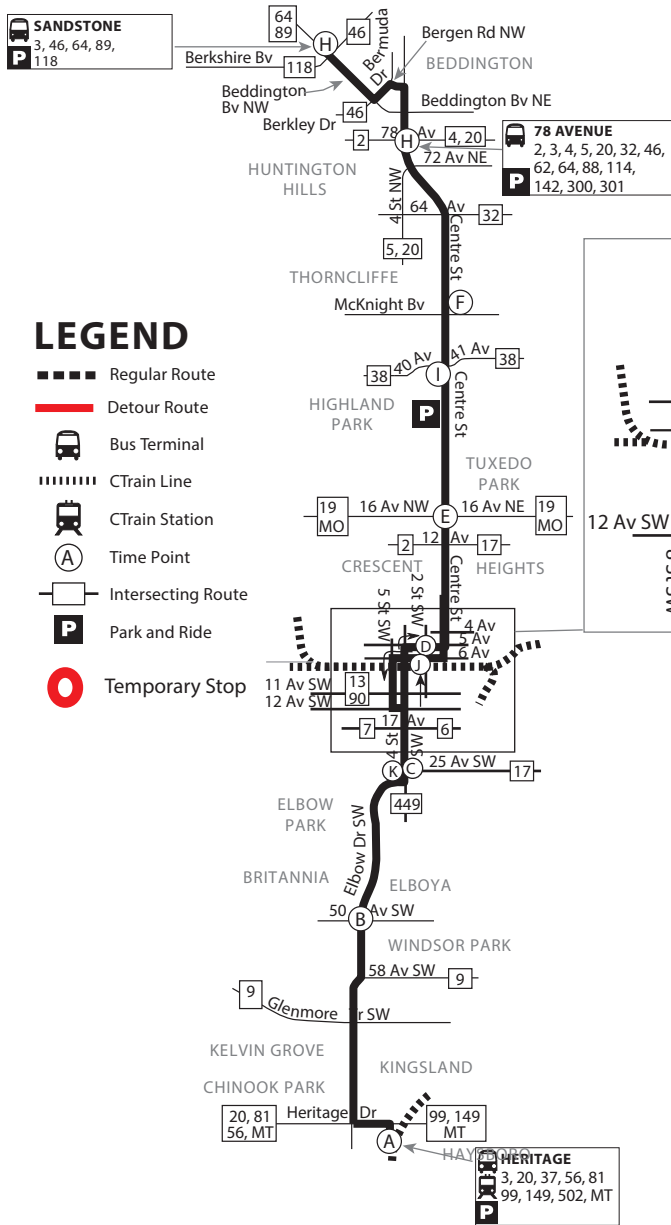

PRIDE PARADE DETOUR

3 - Sandstone/Elbow Dr.

LEGEND

- Regular Route
- Detour Route
- Bus Terminal
- CTrain Line
- CTrain Station
- Time Point
- Intersecting Route
- Park and Ride
- Temporary Stop

SOUTHBOUND DETOUR

- West on 6 Ave. S.W.
- South on 8 St. S.W.
- East on 12 Ave. S.W.
- South on 4 St. S.W.
- to regular route

SOUTHBOUND STOP CLOSED

- SB 5 St. @ 7 Ave. S.W. (#9921)