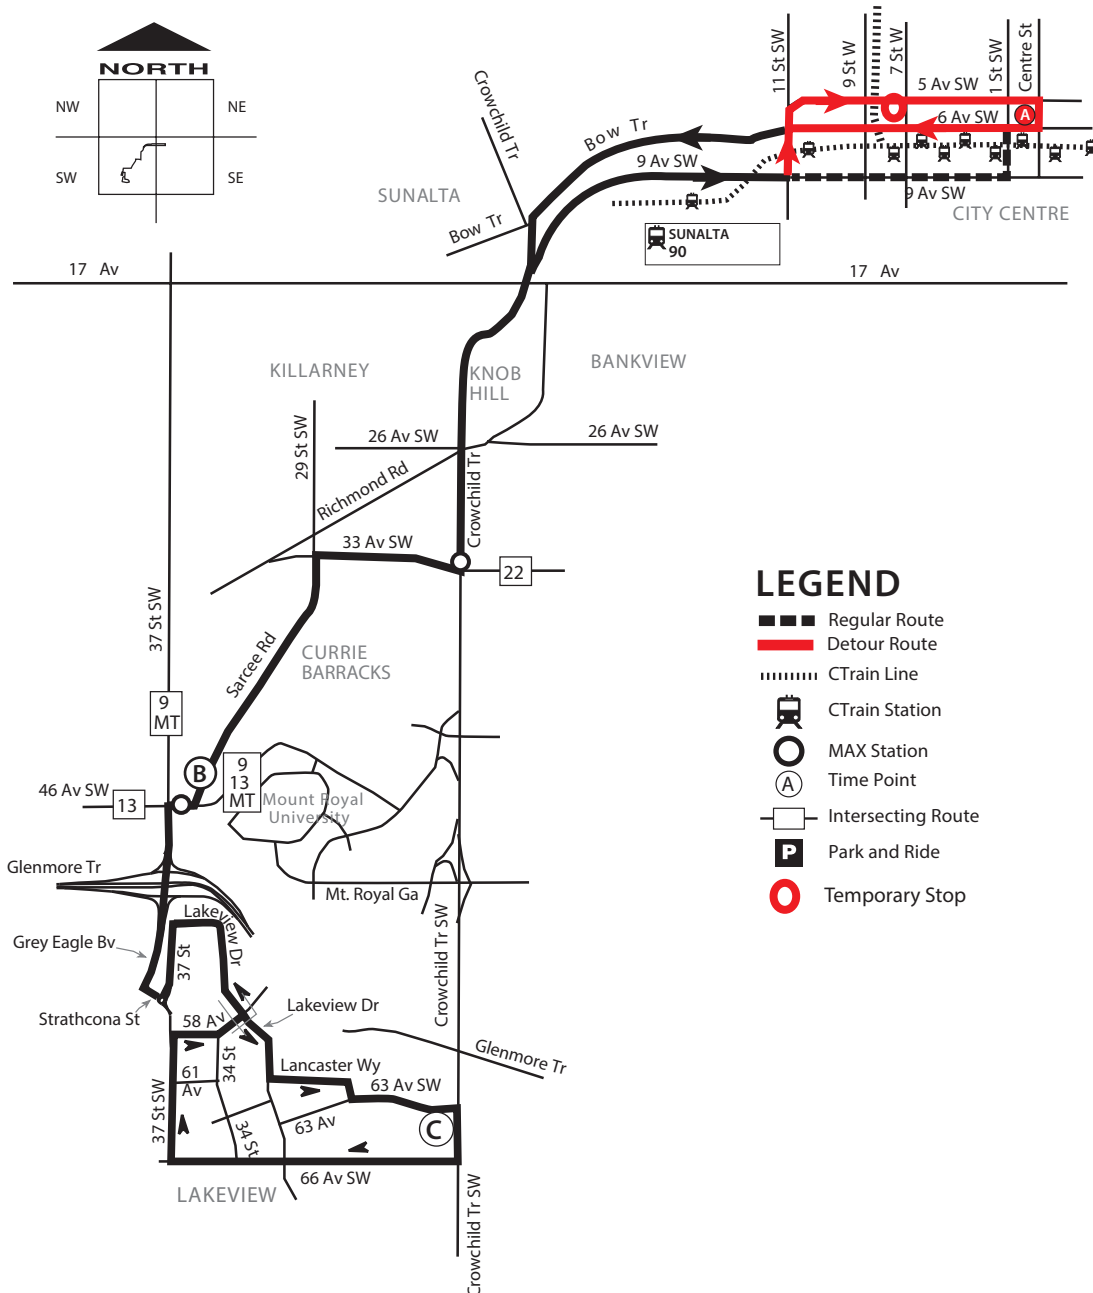

PRIDE PARADE DETOUR

66 - Lakeview

DETOUR

- East on 9 Ave. S.W.
- North on 11 St. S.W.
- North on 5 Ave. S.W.
- East on 5 Ave. S.W.
- South on Centre St. S.W.
- West on 6 Ave. S.W.
- to regular route

STOP CLOSED

- EB on 9 Ave. @ 11 St. S.W. (#5432)
- EB on 9 Ave. @ 9 St. S.W. (#8649)
- EB on 9 Ave. @ W. of 6 St. S.W. (#8650)
- EB 9 Ave. @ 5 St. S.W. (#8651)
- EB 9 Ave. @ 2 St. S.W. (#8652)
- NB 1 St. @ 8 Ave. S.W. (# 5299)