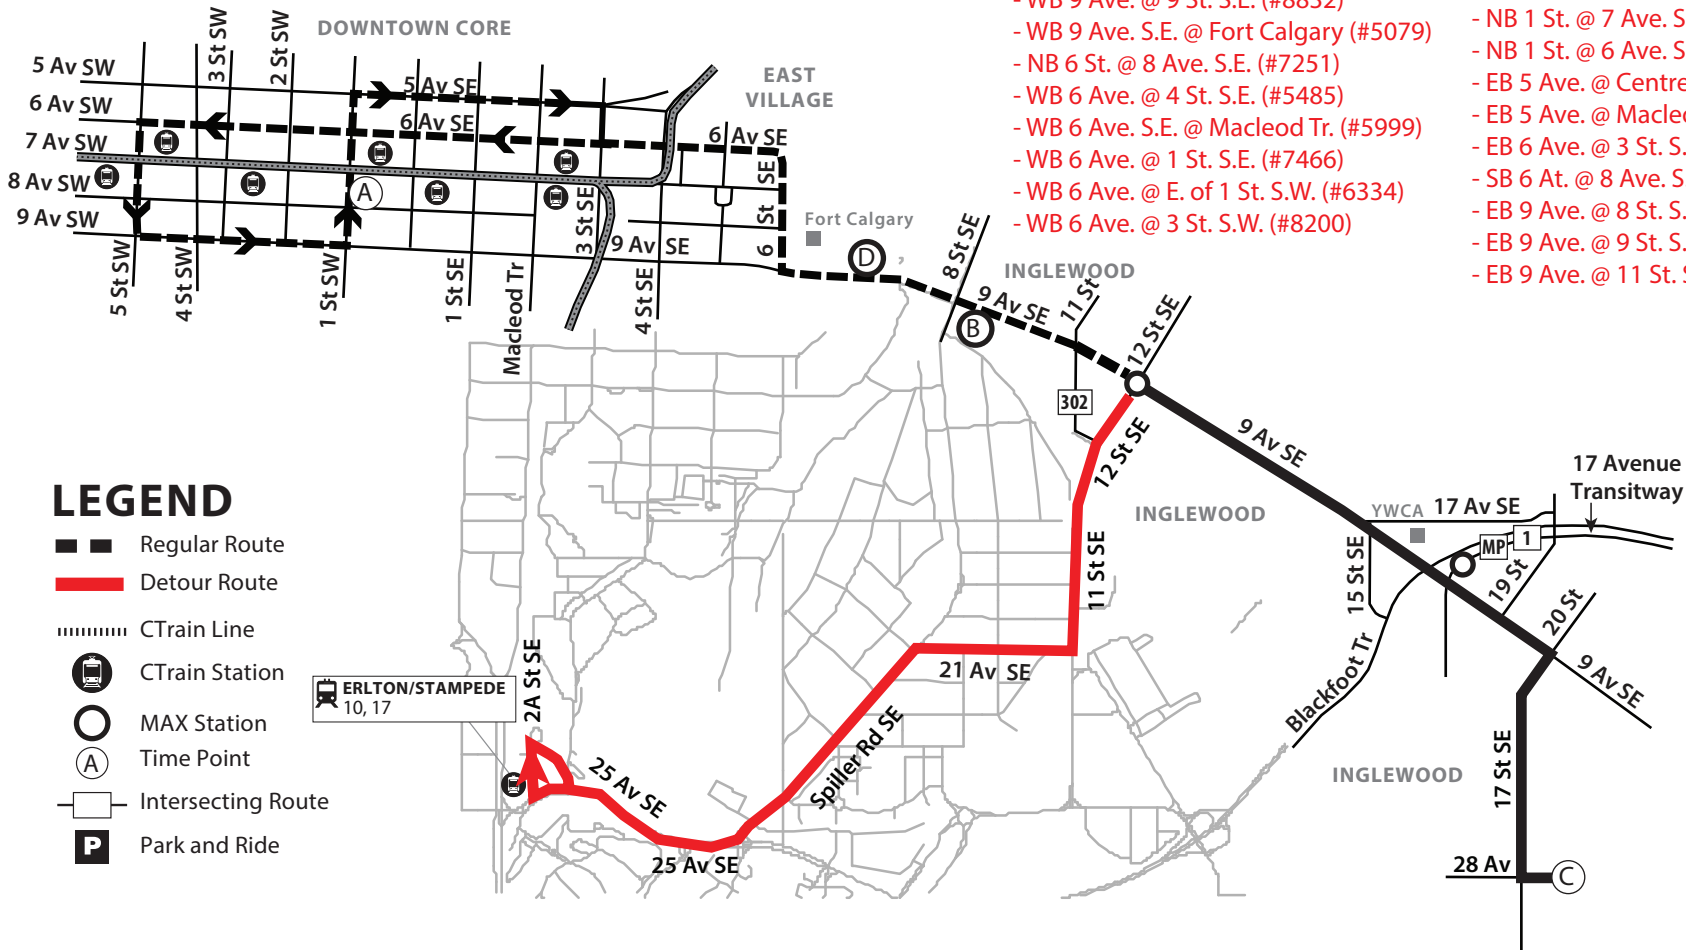

PRIDE PARADE DETOUR

101 - Inglewood

DETOUR - to Downtown

- West on 9 Ave. S.E.
- South on 12 St. S.E./11 St. S.E.
- West on 21 Ave. S.E.
- South on Spiller Rd S.E.
- West on 25 Ave. S.E.
- North on 2A St. S.E. (Erlton Terminal)

STOP CLOSED

- WB 9 Ave. @ 12 St. S.E. (#9820)
- WB 9 Ave. @ 11 St. S.E. (#8831)
- WB 9 Ave. @ 9 St. S.E. (#8832)
- WB 9 Ave. S.E. @ Fort Calgary (#5079)
- NB 6 St. @ 8 Ave. S.E. (#7251)
- WB 6 Ave. @ 4 St. S.E. (#5485)
- WB 6 Ave. S.E. @ Macleod Tr. (#5999)
- WB 6 Ave. @ 1 St. S.E. (#7466)
- WB 6 Ave. @ E. of 1 St. S.W. (#6334)
- WB 6 Ave. @ 3 St. S.W. (#8200)

DETOUR - to Inglewood

- From Erlton Terminal
- East on 25 Ave. S.E.
- North on Spiller Rd. S.E.
- East on 21 Ave. S.E.
- North on 11 St. S.E./12 St. S.E.
- East on 9 Ave. S.E.
- to regular route

STOP CLOSED

- SB 5 St. @ 7 Ave. S.W. (#9921)
- EB 9 Ave. @ 2 St. S.W. (#8652)
- NB 1 St. @ 7 Ave. S.W. (#5303)
- NB 1 St. @ 6 Ave. S.W. (#5300)
- EB 5 Ave. @ Centre St. S (#2490)
- EB 5 Ave. @ Macleod Tr. (#5252)
- EB 6 Ave. @ 3 St. S.E. (#2902)
- SB 6 At. @ 8 Ave. S.E. (#5056)
- EB 9 Ave. @ 8 St. S.E. (#5057)
- EB 9 Ave. @ 9 St. S.E. (#8844)
- EB 9 Ave. @ 11 St. S.E. (#8828)