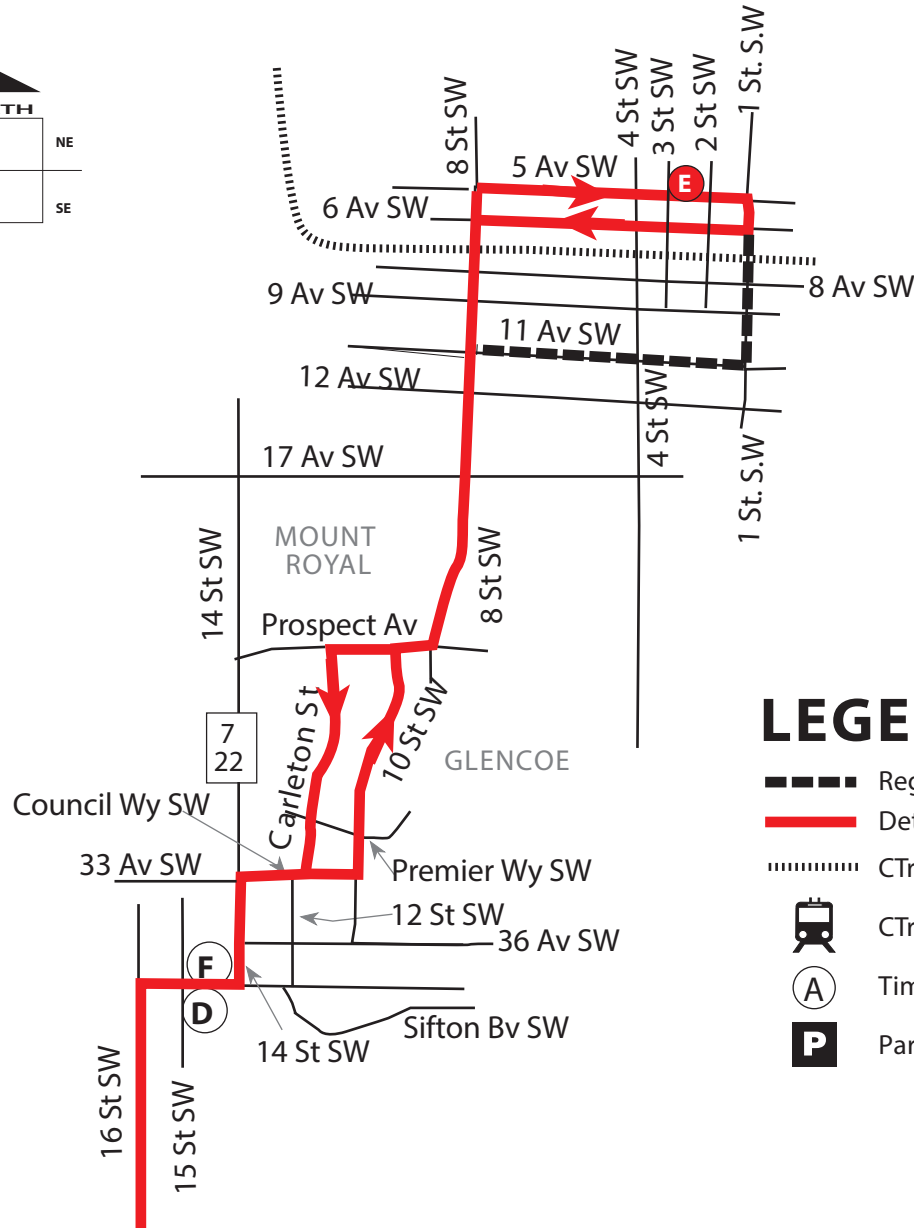

PRIDE PARADE DETOUR

13 - Altadore

DETOUR

- East on 5 Ave. S.W.
- South on 1 St. S.W.
- West on 6 Ave. S.W.
- South on 8 St. S.W.
- to regular route

STOP CLOSED

- SB 1 St. @ 6 Ave. S.W. (#2491)
- SB 1 St. @ 8 Ave. S.W. (#7337)
- SB 1 St. @ 10 Ave. S.W. (#7840)
- WB 11 Ave. @ 2 St. S.W. (#5581)
- WB 11 Ave. @ 4 St. S.W. (#4712)
- WB 11 Ave. @ 6 St. S.W. (#5582)

LEGEND

- Regular Route
- Detour Route
- CTrain Line
- CTrain Station
- Time Point
- Park and Ride