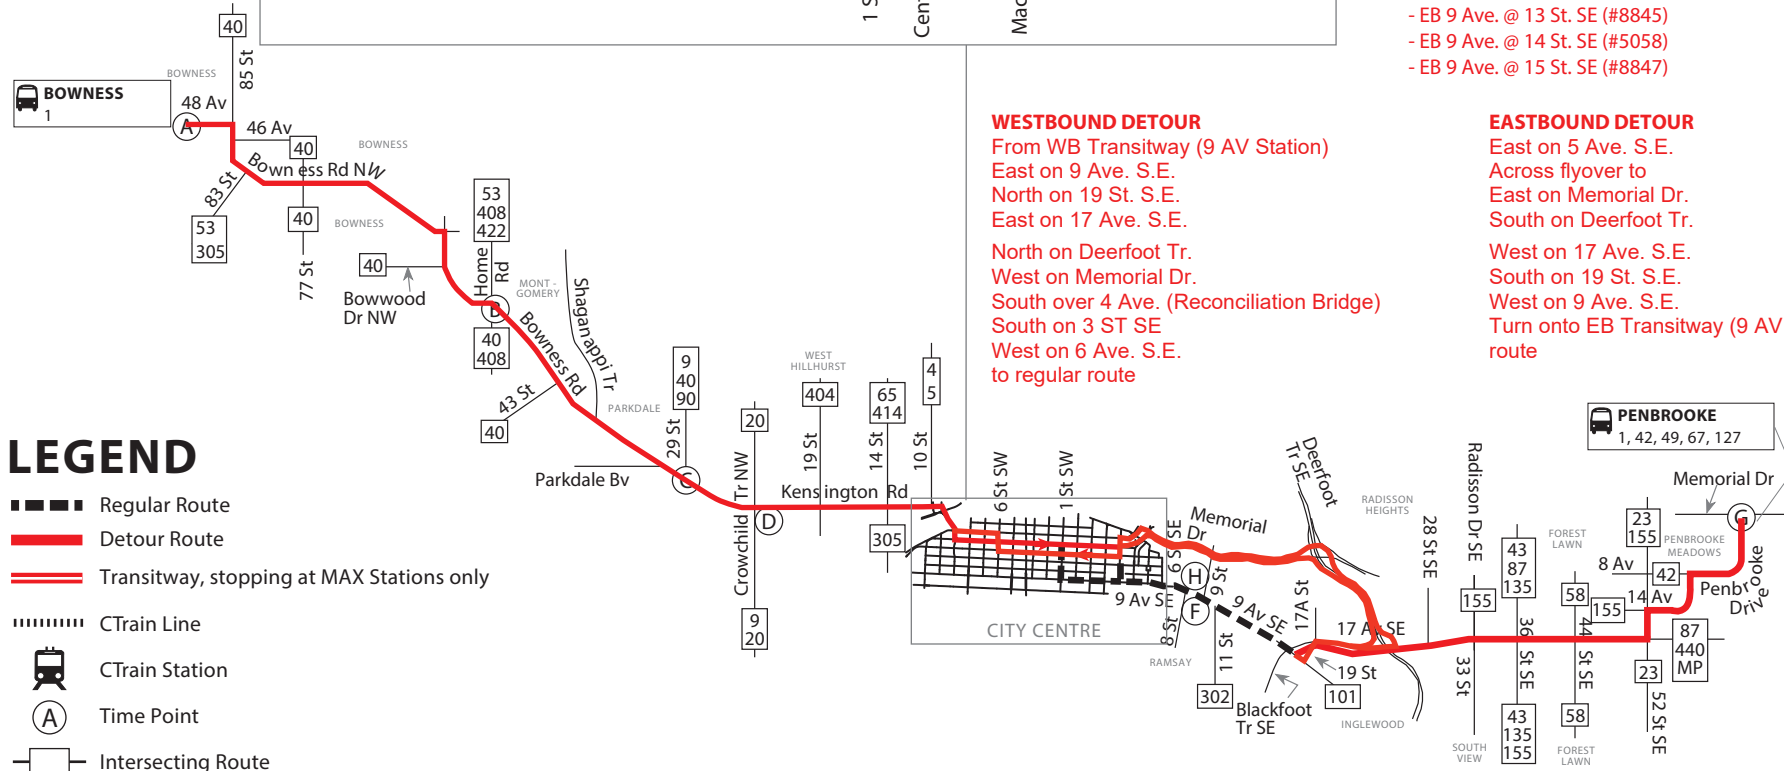

EASBOUND Stop Closed:

- SB 1 St. @ 7 Ave. SW (#3392)
- EB 9 Ave. @ Centre St. S (#7380)
- EB 9 Ave. @ Macleod Tr. (#9802)
- EB 9 Ave. @ 6 St. SE (#3886)
- EB 9 Ave. @ 8 St. SE (#8844)
- EB 9 Ave. @ 11 St. SE (#8828)
- EB 9 Ave. @ 12 St. SE (#9805)
- EB 9 Ave. @ 13 St. SE (#8845)
- EB 9 Ave. @ 14 St. SE (#5058)
- EB 9 Ave. @ 15 St. SE (#8847)

WESTBOUND DETOUR

From WB Transitway (9 AV Station)
 East on 9 Ave. S.E.
 North on 19 St. S.E.
 East on 17 Ave. S.E.
 North on Deerfoot Tr.
 West on Memorial Dr.
 South over 4 Ave. (Reconciliation Bridge)
 South on 3 ST SE
 West on 6 Ave. S.E.
 to regular route

EASTBOUND DETOUR

East on 5 Ave. S.E.
 Across flyover to
 East on Memorial Dr.
 South on Deerfoot Tr.
 West on 17 Ave. S.E.
 South on 19 St. S.E.
 West on 9 Ave. S.E.
 Turn onto EB Transitway (9 AV Station) to regular route

LEGEND

- Regular Route
- Detour Route
- Transitway, stopping at MAX Stations only
- CTrain Line
- 🚊 CTrain Station
- (A) Time Point
- Intersecting Route