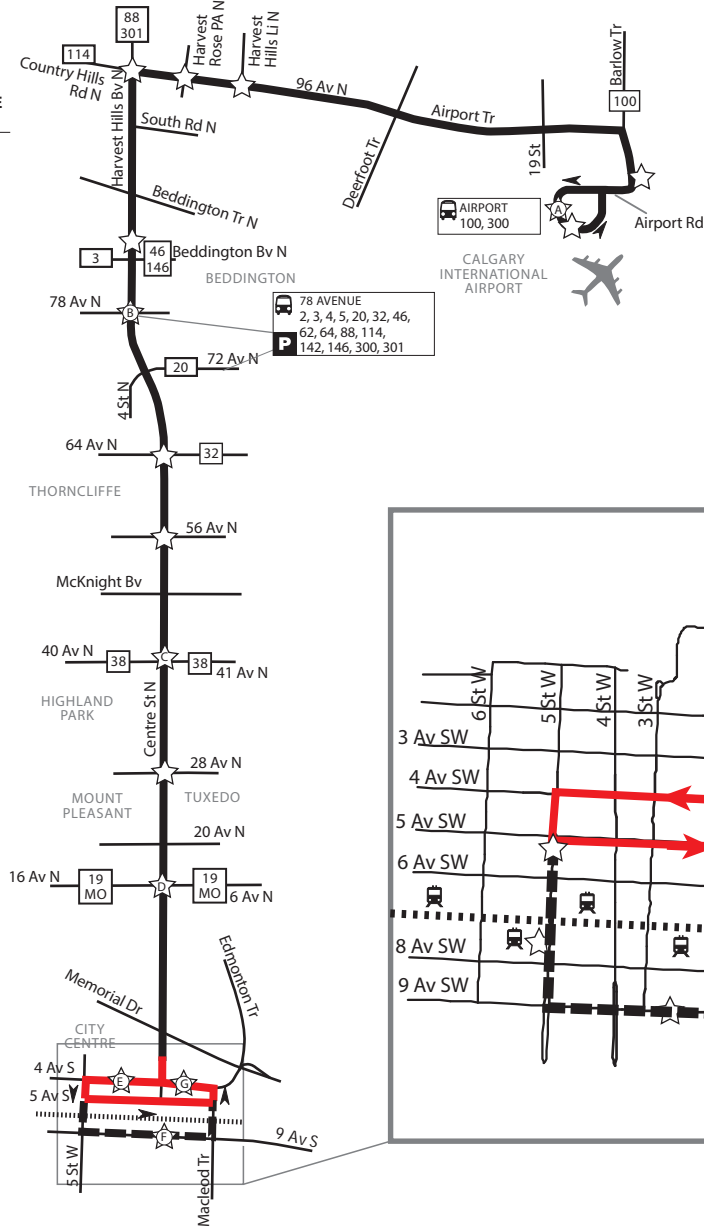

PRIDE PARADE DETOUR

300 - BRT Airport/City Centre

DETOUR

- South on 5 St. S.W.
- East on 5 Ave. S.W.
- North on Macleod Tr.
- West on 4 Ave. S.E.
- to regular route

STOP CLOSED

- SB 5 St. @ 5 Ave. S.W. (#2165)
- SB 5 St. @ 7 Ave. S.W. (#3882)
- EB 9 Ave. @ 2 St. S.W. (#3883)
- EB 9 Ave. @ Centre St. S (#3884)
- NB Macleod Tr. @ 7 Ave. S.E. (#3905)

LEGEND

- Regular Route
- Detour Route
- Bus Terminal
- CTrain Line
- CTrain Station
- Time Point
- Intersecting Route
- Park and Ride
- Route 300 Bus Stop
- Temporary Stop