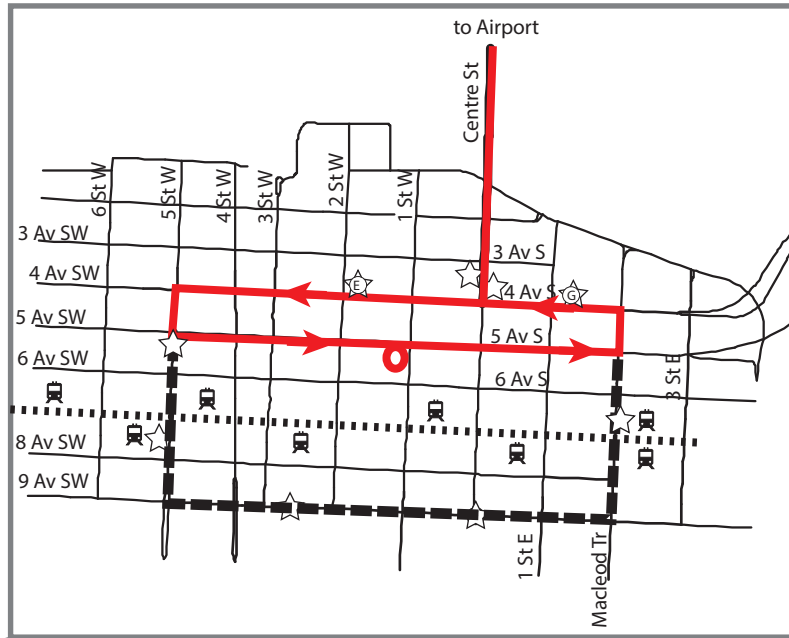

PRIDE PARADE DETOUR

300 - BRT Airport/City Centre

DETOUR

- South on 5 St. S.W.
- East on 5 Ave. S.W.
- North on Macleod Tr.
- West on 4 Ave. S.E.
- to regular route

STOP CLOSED

- SB 5 St. @ 5 Ave. S.W. (#2165)
- SB 5 St. @ 7 Ave. S.W. (#3882)
- EB 9 Ave. @ 2 St. S.W. (#3883)
- EB 9 Ave. @ Centre St. S (#3884)
- NB Macleod Tr. @ 7 Ave. S.E. (#3905)

LEGEND

- Regular Route
- Detour Route
- Bus Terminal
- CTrain Line
- CTrain Station
- Time Point
- Intersecting Route
- Park and Ride
- Route 300 Bus Stop
- Temporary Stop