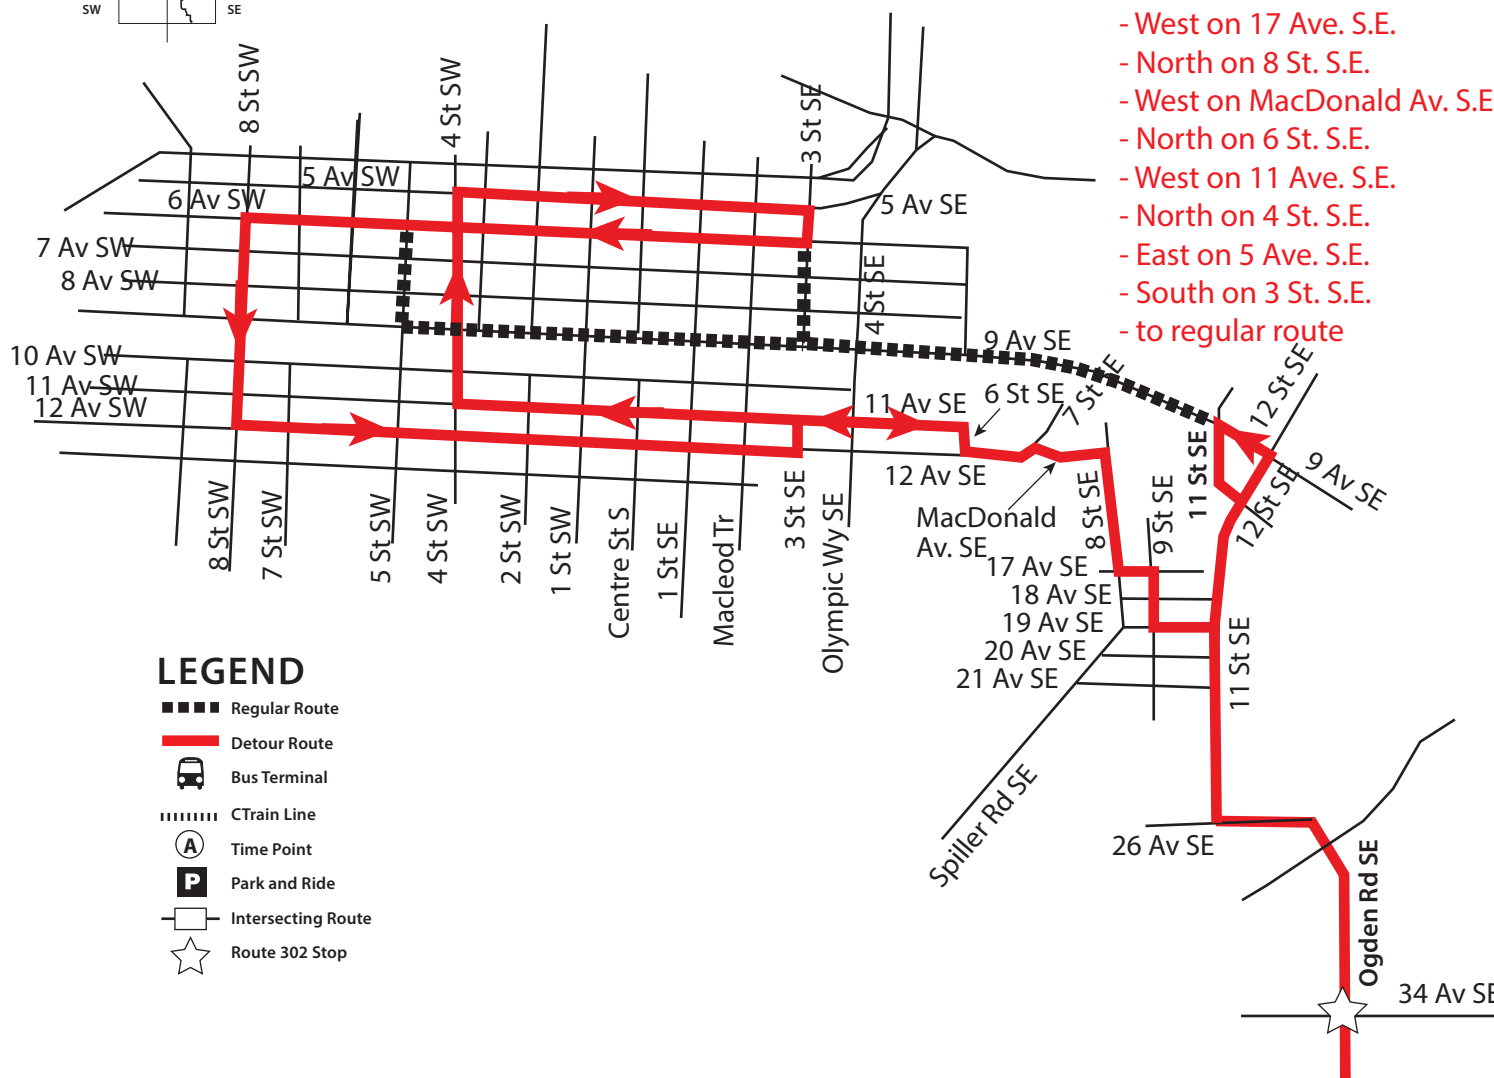

## 302 - BRT Southeast

### LEGEND

- Regular Route
- Detour Route
- Bus Terminal
- CTrain Line
- Time Point
- Park and Ride
- Intersecting Route
- Route 302 Stop

### DETOUR - to Downtown

- West on 9 Ave. S.E.
- South on 11 St. S.E.
- South on 12 St. S.E./11 St. S.E.
- West on 19 Ave. S.E.
- North on 9 St. S.E.
- West on 17 Ave. S.E.
- North on 8 St. S.E.
- West on MacDonald Av. S.E.
- North on 6 St. S.E.
- West on 11 Ave. S.E.
- North on 4 St. S.E.
- East on 5 Ave. S.E.
- South on 3 St. S.E.
- to regular route

### DETOUR - to Southeast

- West on 6 Ave. S.W.
- South on 8 St. S.W.
- East on 12 Ave. S.W.
- North on 3 St. S.E.
- East on 11 Ave. S.E. (reverse lane)
- South on 6 St. S.E.
- East on 12 Ave. S.E.
- East on MacDonald Av. S.E.
- South on 8 St. S.E.
- East on 17 Ave. S.E.
- South on 9 St. S.E.
- East on 19 Ave. S.E.
- North on 11 St. S.E./12 St. S.E.
- West on 9 Ave. S.E.
- South on 11 St. S.E.
- to regular route