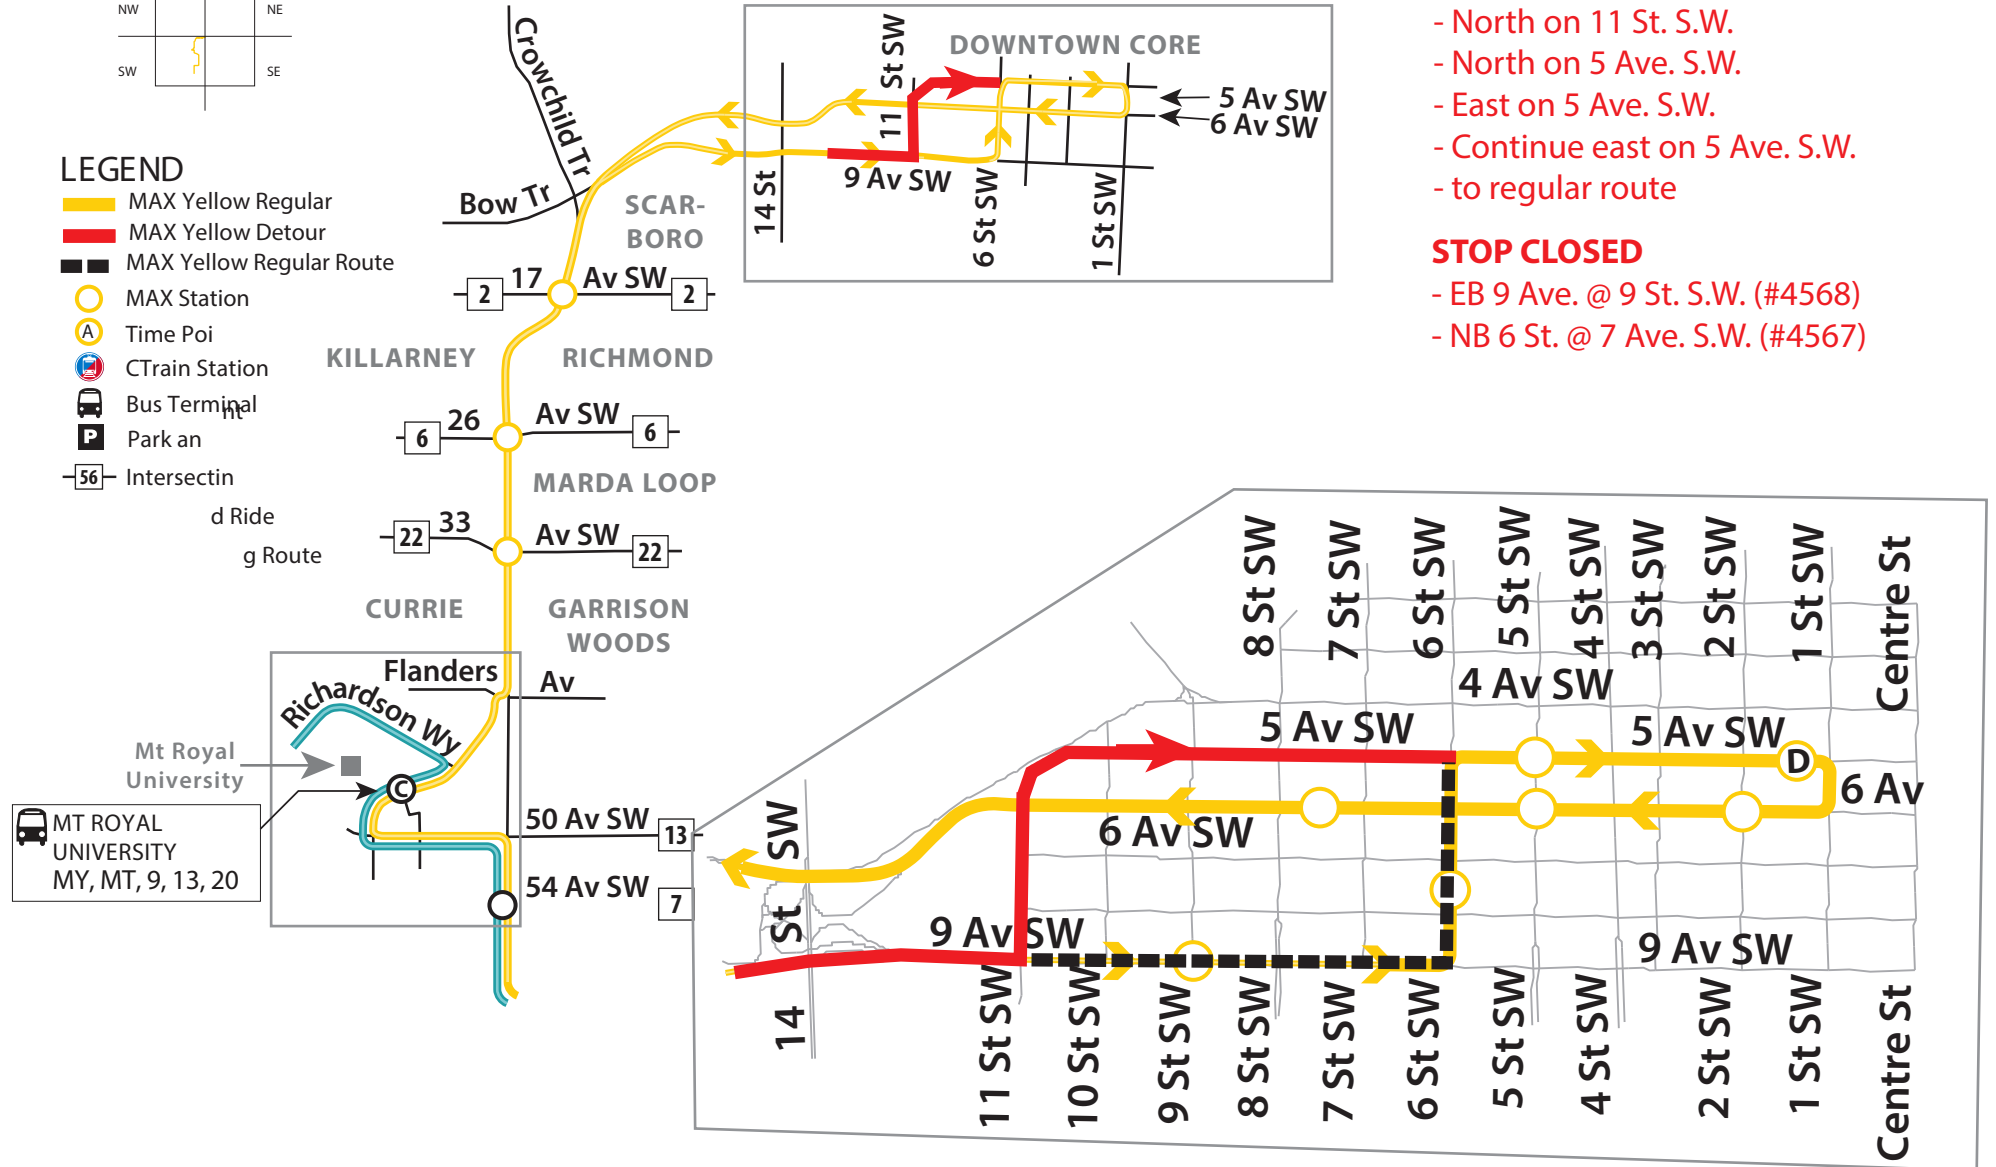

# PRIDE PARADE DETOUR

### LEGEND

- MAX Yellow Regular
- MAX Yellow Detour
- MAX Yellow Regular Route
- MAX Station
- Time Poi
- CTrain Station
- Bus Terminal
- Park and Ride
- Intersecting

### DETOUR - Eastbound

- East on 9 Ave. S.W.
- North on 11 St. S.W.
- North on 5 Ave. S.W.
- East on 5 Ave. S.W.
- Continue east on 5 Ave. S.W.
- to regular route

### STOP CLOSED

- EB 9 Ave. @ 9 St. S.W. (#4568)
- NB 6 St. @ 7 Ave. S.W. (#4567)