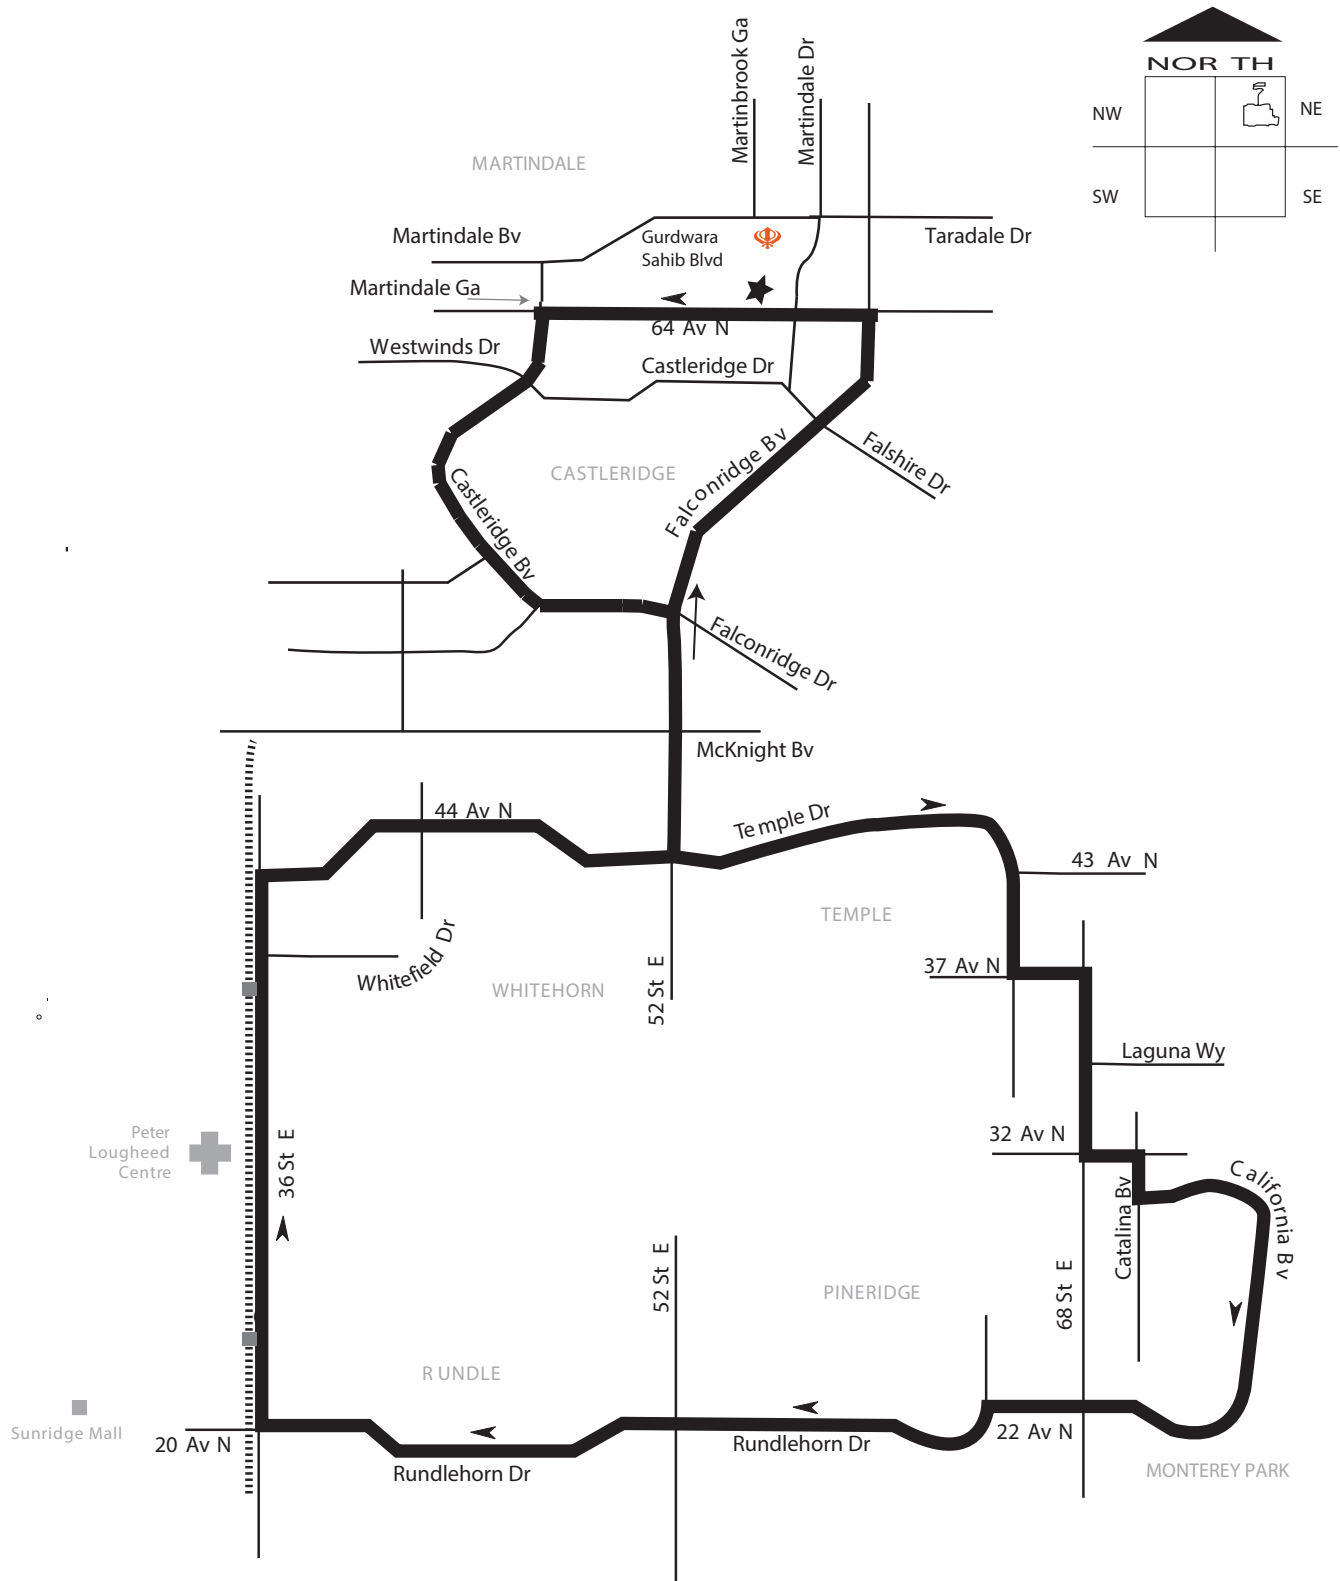

Dashmesh Centre Route 555

All Nagar Kirtan Charters to stage south on Castleridge Blvd after AM drop offs
PM pick ups will commence from southbound Castleridge Blvd