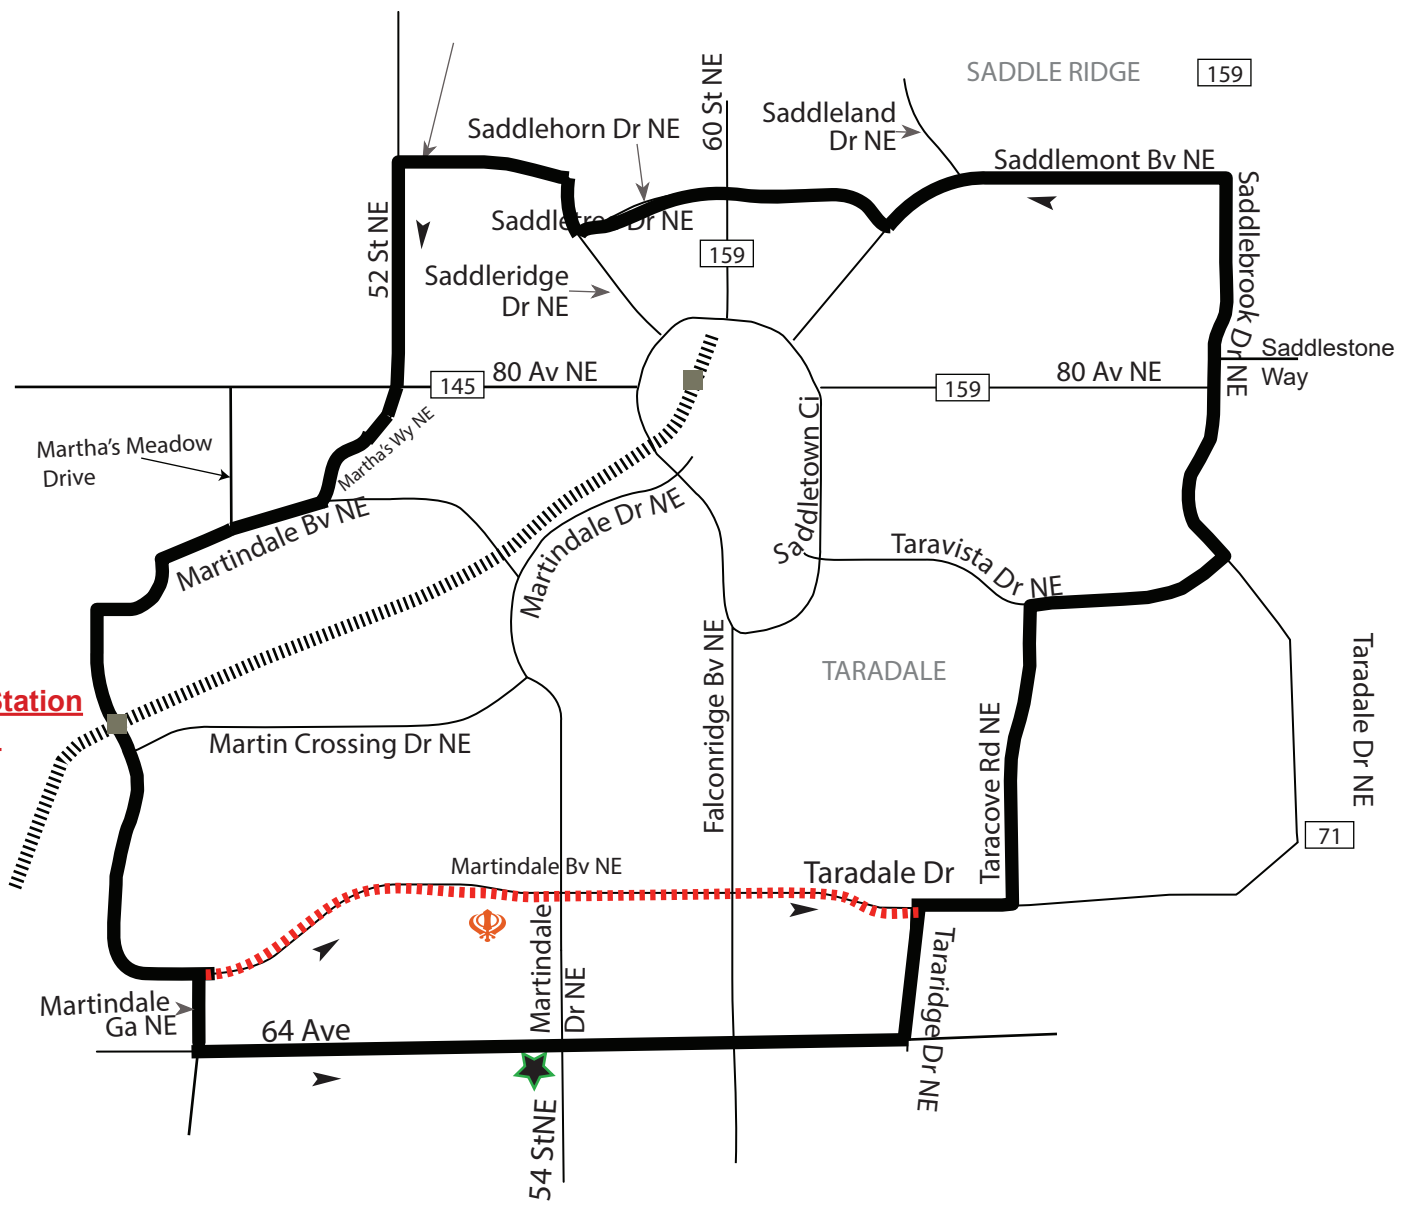

Nagar Kirtan Route 561

Pm Pick up
South on
Martindale Station
Southbound

— AM routing
- - - PM routing