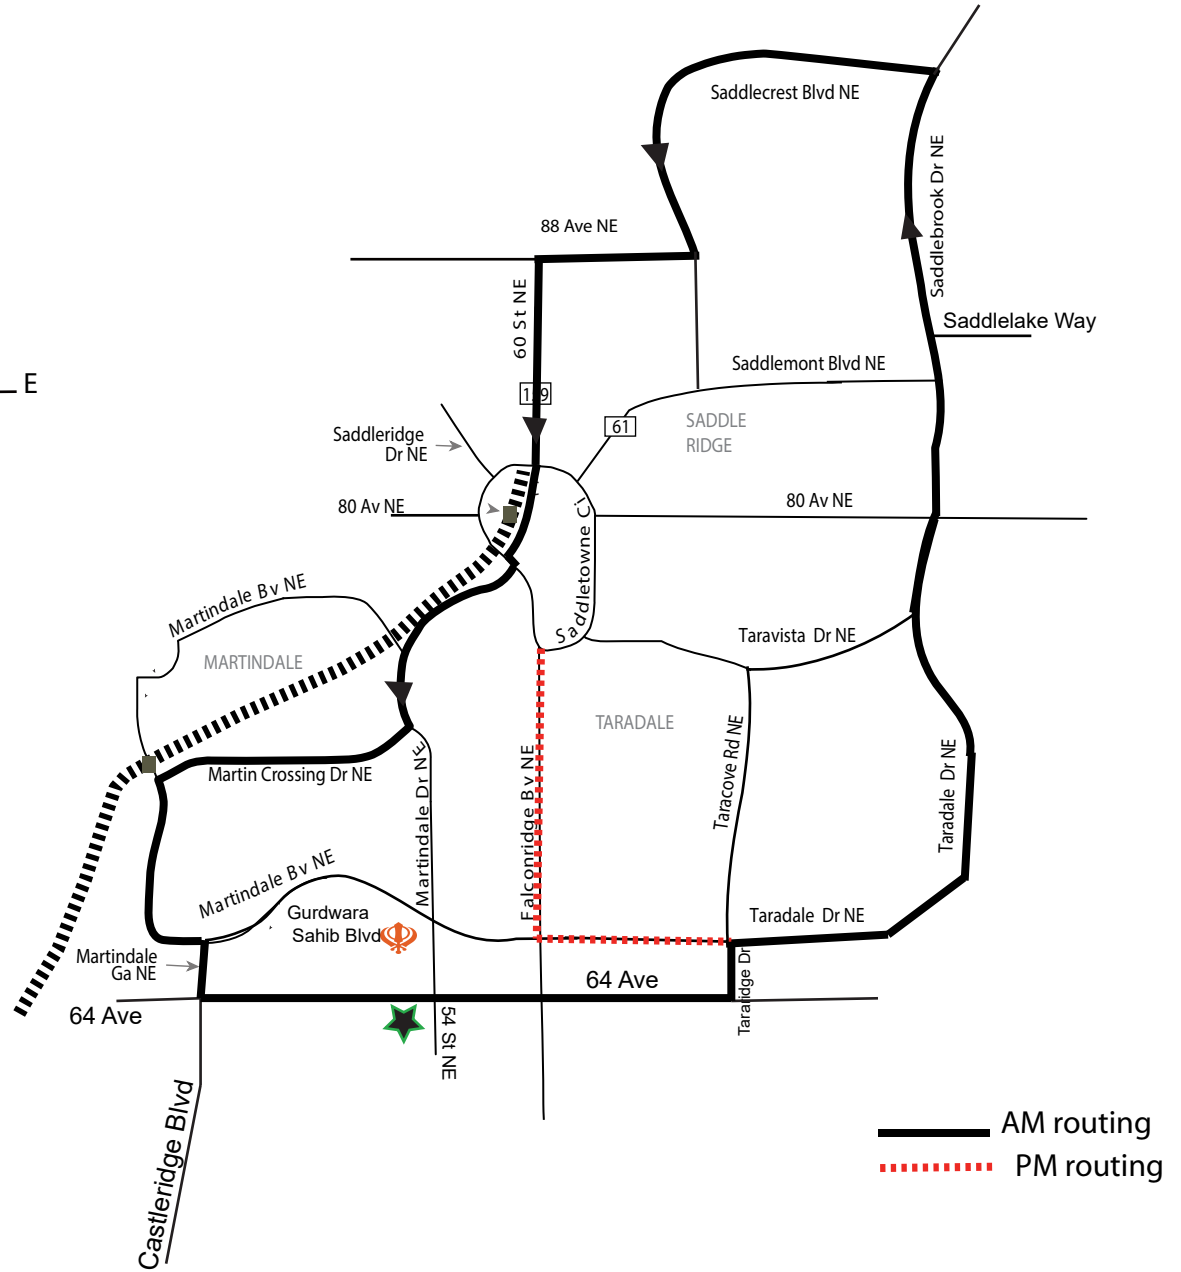

Nagar Kirtan 585

Pm Pick up at Saddle Creek Station southbound